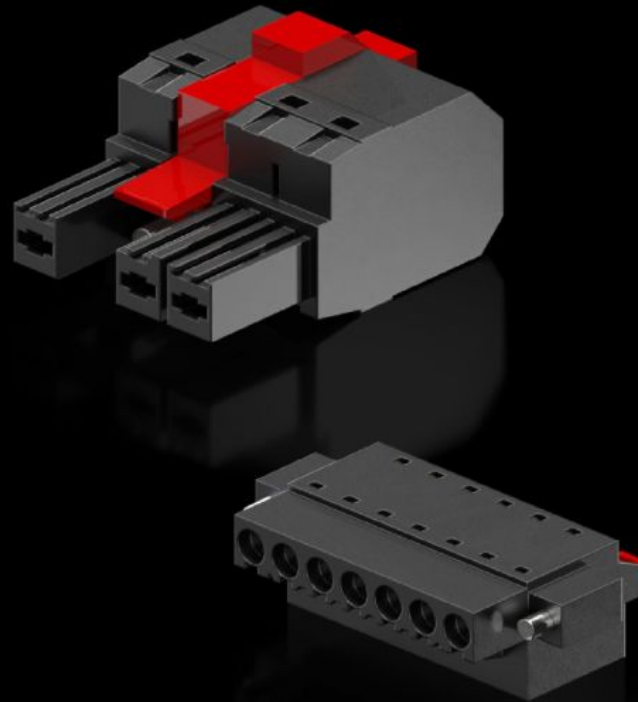

Rittal – The System.

Faster – better – everywhere.

SK 3398.658 Connector

State: 18/04/2026 (Source: rittal.com/sg-en)

ENCLOSURES

POWER DISTRIBUTION

CLIMATE CONTROL

IT INFRASTRUCTURE

SOFTWARE & SERVICES

FRIEDHELM LOH GROUP

SK 3398.658 - Connector

Features

Model No.	SK 3398.658
Packs of	1 set(s)
Net weight	0.03 kg
Gross weight	0.035 kg
Customs tariff number	85369095
ECLASS 8.0	27180704
Product description	for Blue e+ S wall-mounted cooling unit