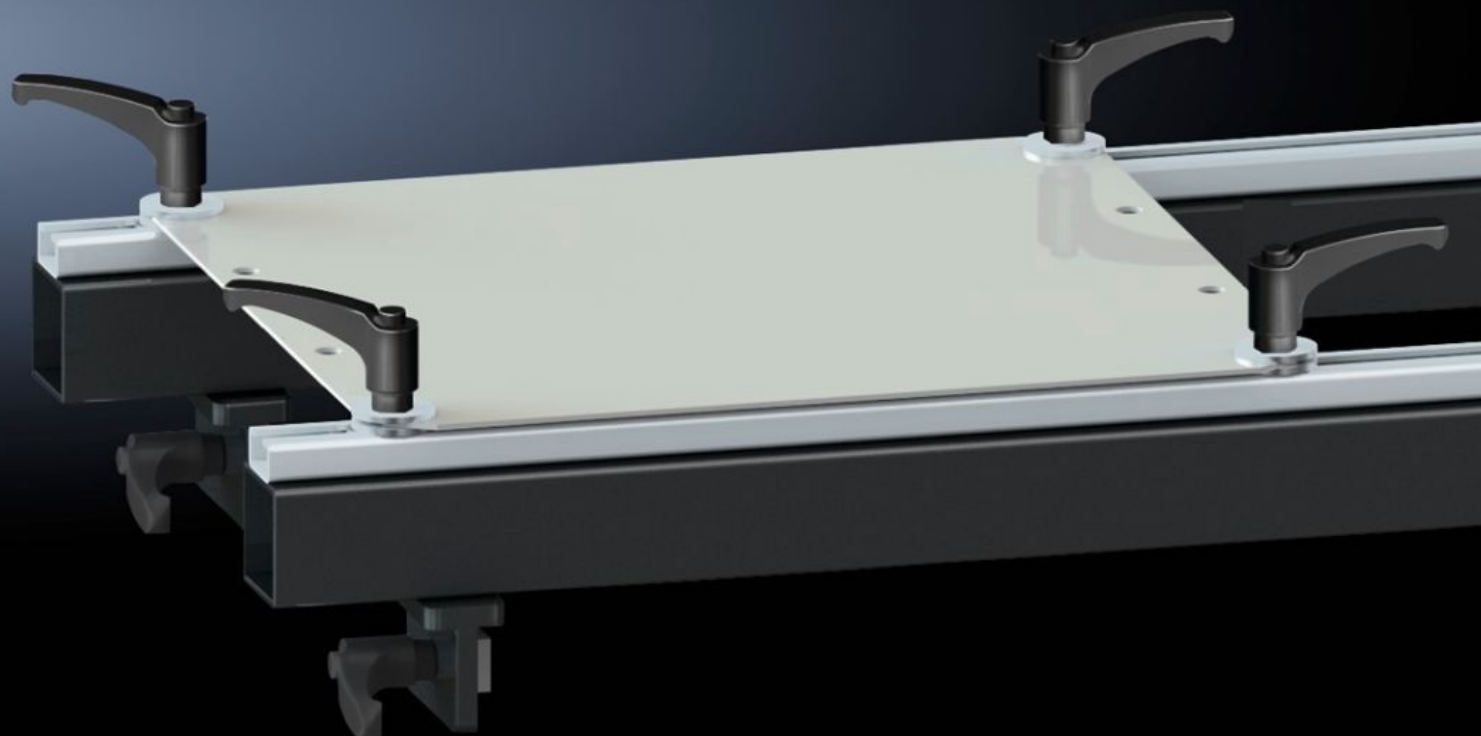

SOFTWARE & SERVICES

FRIEDHELM LOH GROUP

AS 4050.221 - Set of brackets for assembly frame

For secure attachment of a mounting plate onto the assembly frames 150 MN, 200 EN and 300 ENH.

Features

Model No.	AS 4050.221
Product description	For secure attachment of a mounting plate onto the assembly frames 150 MN, 200 EN, 300 ENH.
Supply includes	4 cover caps 12 handles 2 holders 16 washers 12 sliding blocks
To fit Model No.	4050.150 4050.200 4050.300
Packs of	1 pc(s).
Net weight	15.3 kg
Gross weight	16 kg
Customs tariff number	73269098
ETIM 9	EC001231
ETIM 8	EC001231
ECLASS 8.0	36659290
Product description	Mounting device AE, for assembly frame