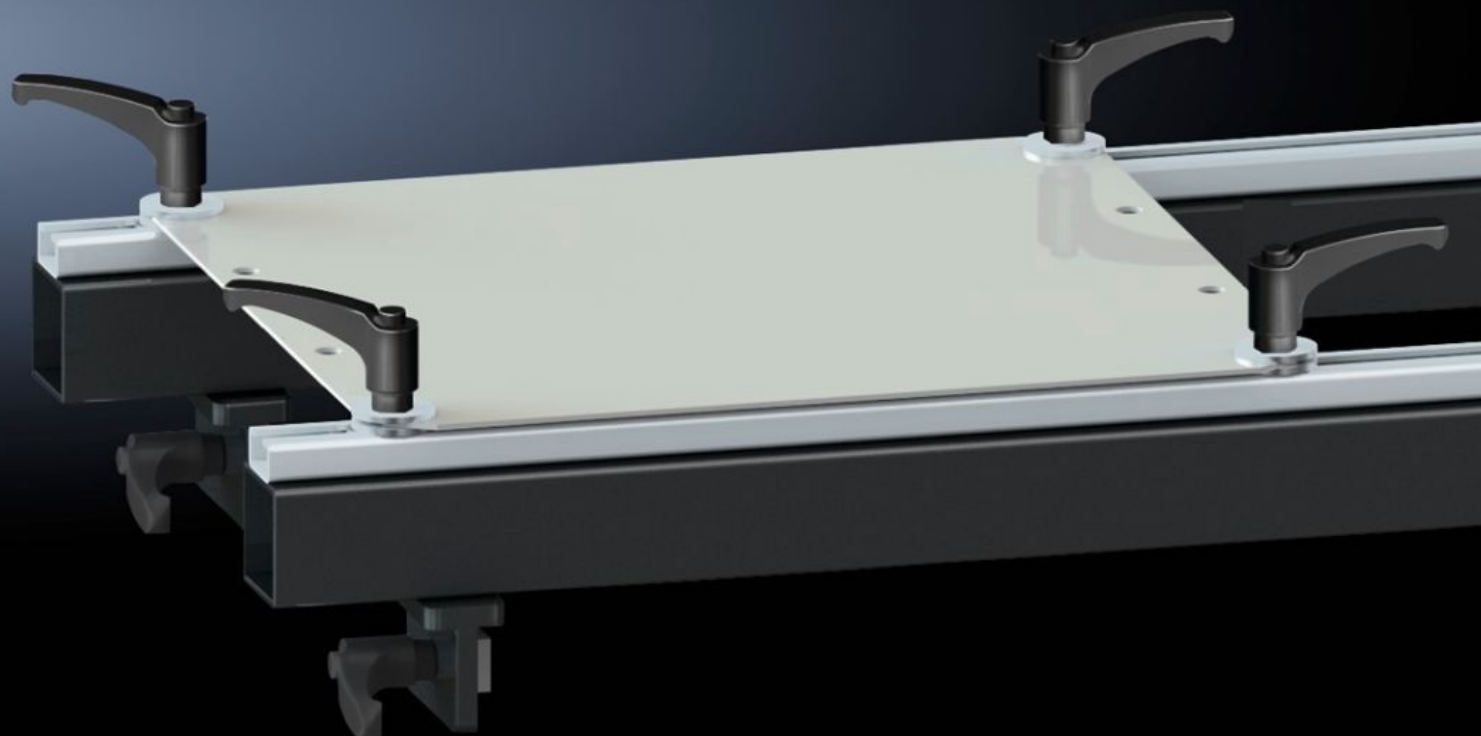

Rittal – The System.

Faster – better – everywhere.

AS 4050.221 Set of brackets

State: 27/05/2026 (Source: rittal.com/sg-en)

ENCLOSURES

POWER DISTRIBUTION

CLIMATE CONTROL

IT INFRASTRUCTURE

SOFTWARE & SERVICES

FRIEDHELM LOH GROUP