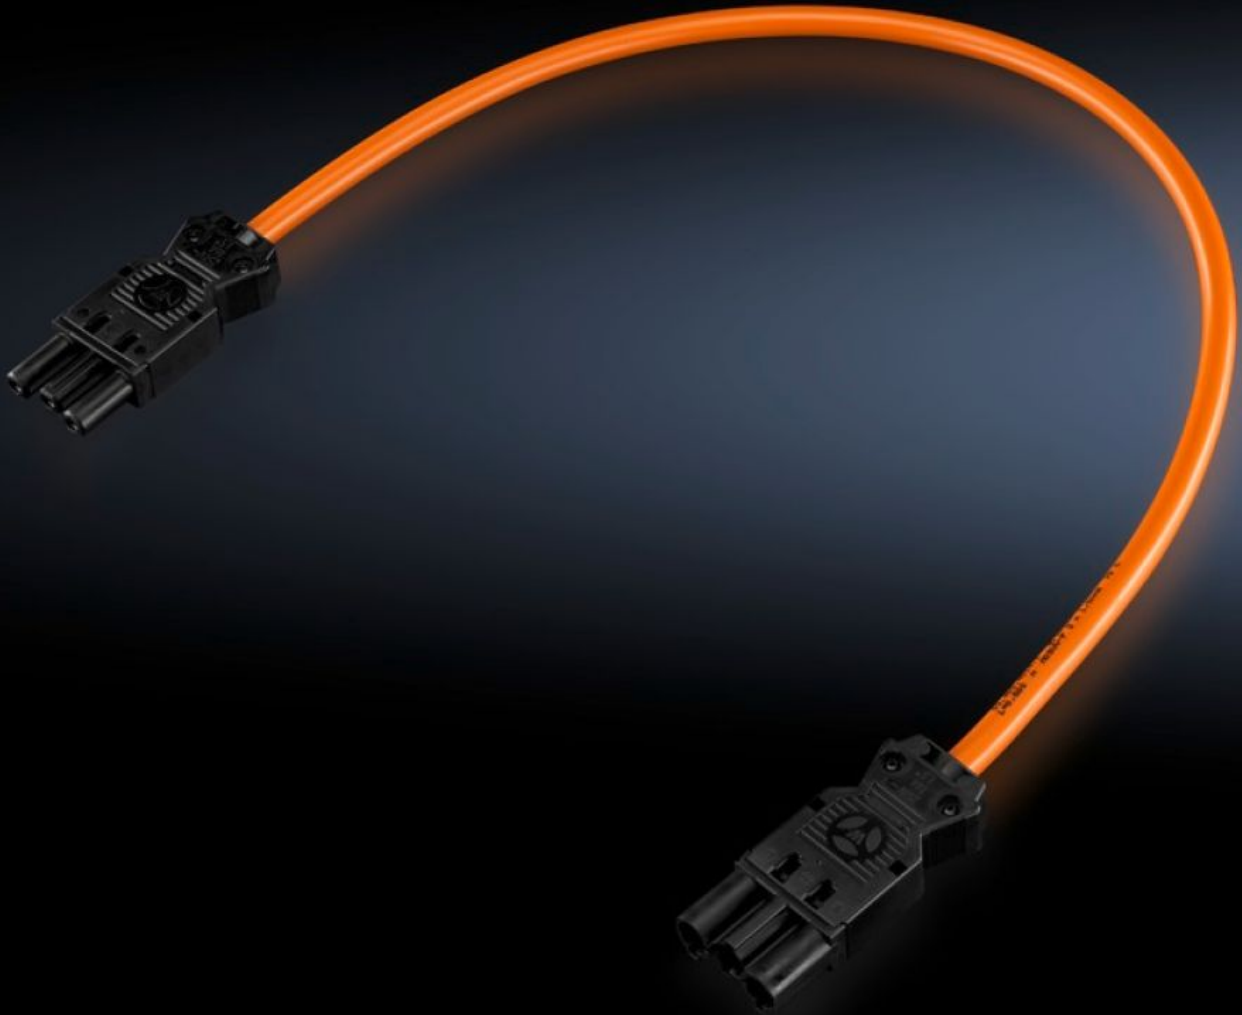

Rittal – The System.

Faster – better – everywhere.

SZ 4315.200 Connection cable

State: 26/05/2026 (Source: rittal.com/sg-en)

ENCLOSURES

POWER DISTRIBUTION

CLIMATE CONTROL

IT INFRASTRUCTURE

SOFTWARE & SERVICES

FRIEDHELM LOH GROUP

SZ 4315.200 - Connection cable

For power supply or through-wiring.

Features

Model No.	SZ 4315.200
Design	Through-wiring/power supply via connection component SZ 2507.500 (with socket and connector)
Length	1,000 mm
Dimensions	Length: 1,000 mm
Packs of	5 pc(s).
Net weight	0.625 kg
Gross weight	0.648 kg
Customs tariff number	85444290
ECLASS 8.0	27060402
Product description	SZ Connection cable, for through-wiring/power supply, via connection component 2507.500, with socket and connector, L: 1000 mm