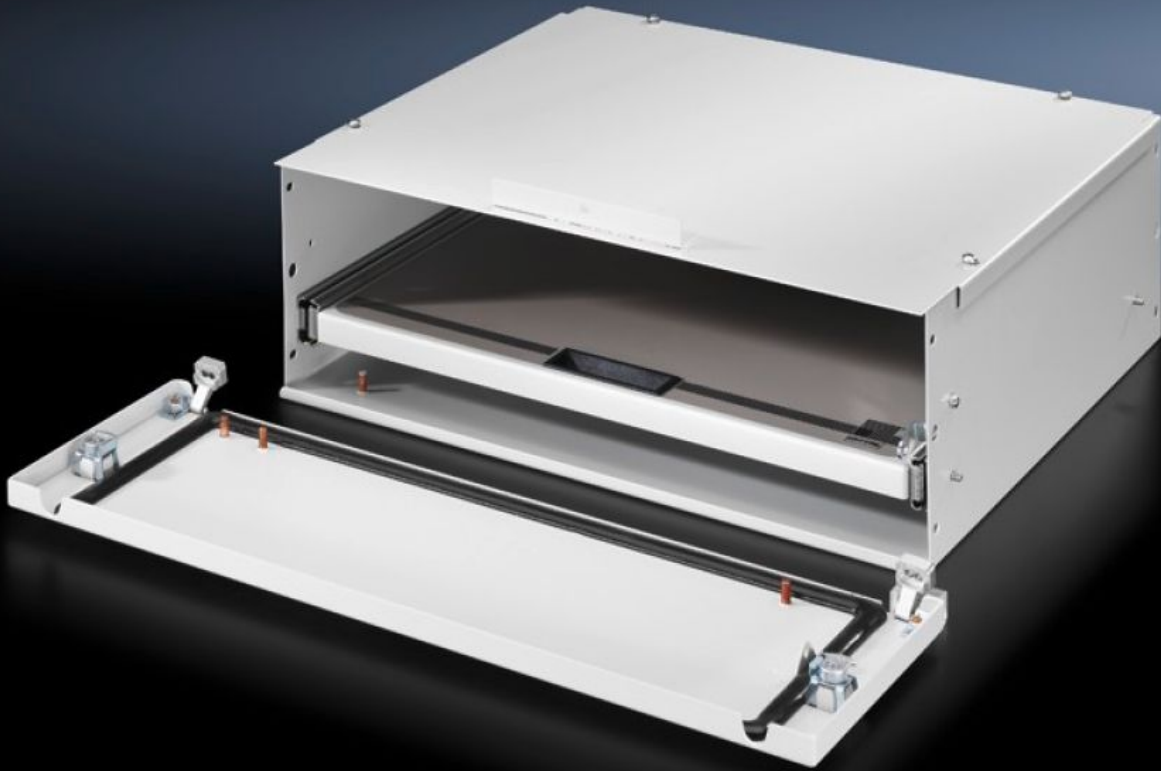

Rittal – The System.

Faster – better – everywhere.

TP 4757.500 Drawer

State: 13/05/2026 (Source: rittal.com/sg-en)

ENCLOSURES

POWER DISTRIBUTION

CLIMATE CONTROL

IT INFRASTRUCTURE

SOFTWARE & SERVICES

FRIEDHELM LOH GROUP

TP 4757.500 - Drawer for universal console TP

For mouse and keyboard with a maximum width of 500 mm. A high level of protection is retained, even with the flap open.

Features

Model No.	TP 4757.500
Product description	For mouse and keyboard with a maximum width of 500 mm. A high level of protection is retained, even with the flap open.
Material	Sheet steel
Surface finish	Textured paint
Colour	RAL 7035
Supply includes	Double-bit lock insert Assembly parts
Dimensions	Height: 200 mm
Assembly instruction	Only suitable for installation without a mounting plate.
IP protection category to IEC 60529	IP 55
Protection category NEMA	NEMA 12
Basic material	Sheet steel
Packs of	1 pc(s).
Net weight	14.887 kg
Gross weight	15.67 kg
Customs tariff number	94039910

Features

ETIM 9	EC000784
ETIM 8	EC000784
ECLASS 8.0	27180504
Product description	MC Drawer for universal console, WH: 600x200 mm, Sheet steel
