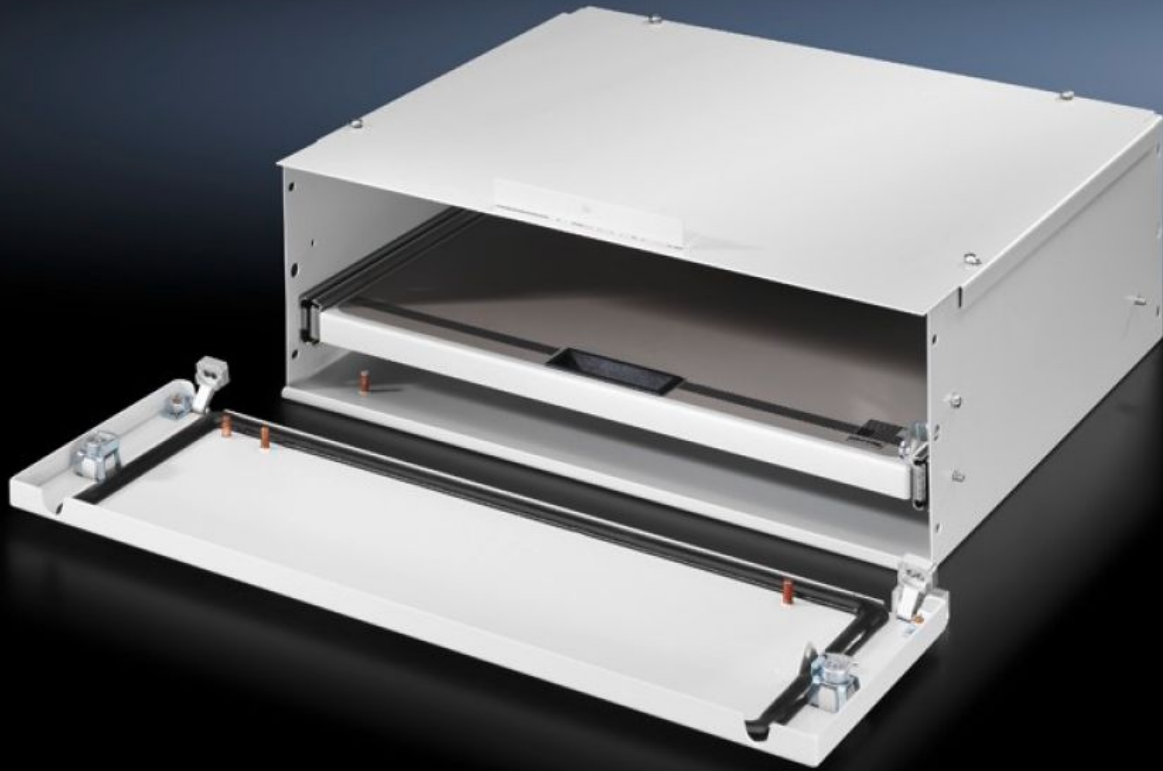

Rittal – The System.

Faster – better – everywhere.

TP 4757.500 Drawer

State: 13/05/2026 (Source: rittal.com/sg-en)

ENCLOSURES

POWER DISTRIBUTION

CLIMATE CONTROL

IT INFRASTRUCTURE

SOFTWARE & SERVICES

FRIEDHELM LOH GROUP

TP 4757.500 - Drawer for universal console TP

For mouse and keyboard with a maximum width of 500 mm. A high level of protection is retained, even with the flap open.

Features

Model No.	TP 4757.500
Product description	For mouse and keyboard with a maximum width of 500 mm. A high level of protection is retained, even with the flap open.
Material	Sheet steel
Surface finish	Textured paint
Colour	RAL 7035
Supply includes	Double-bit lock insert Assembly parts
Dimensions	Height: 200 mm
Assembly instruction	Only suitable for installation without a mounting plate.
IP protection category to IEC 60529	IP 55
Protection category NEMA	NEMA 12
Basic material	Sheet steel
Packs of	1 pc(s).
Net weight	14.887 kg
Gross weight	15.67 kg
Customs tariff number	94039910

Features

ETIM 9	EC000784
ETIM 8	EC000784
ECLASS 8.0	27180504
Product description	MC Drawer for universal console, WH: 600x200 mm, Sheet steel
