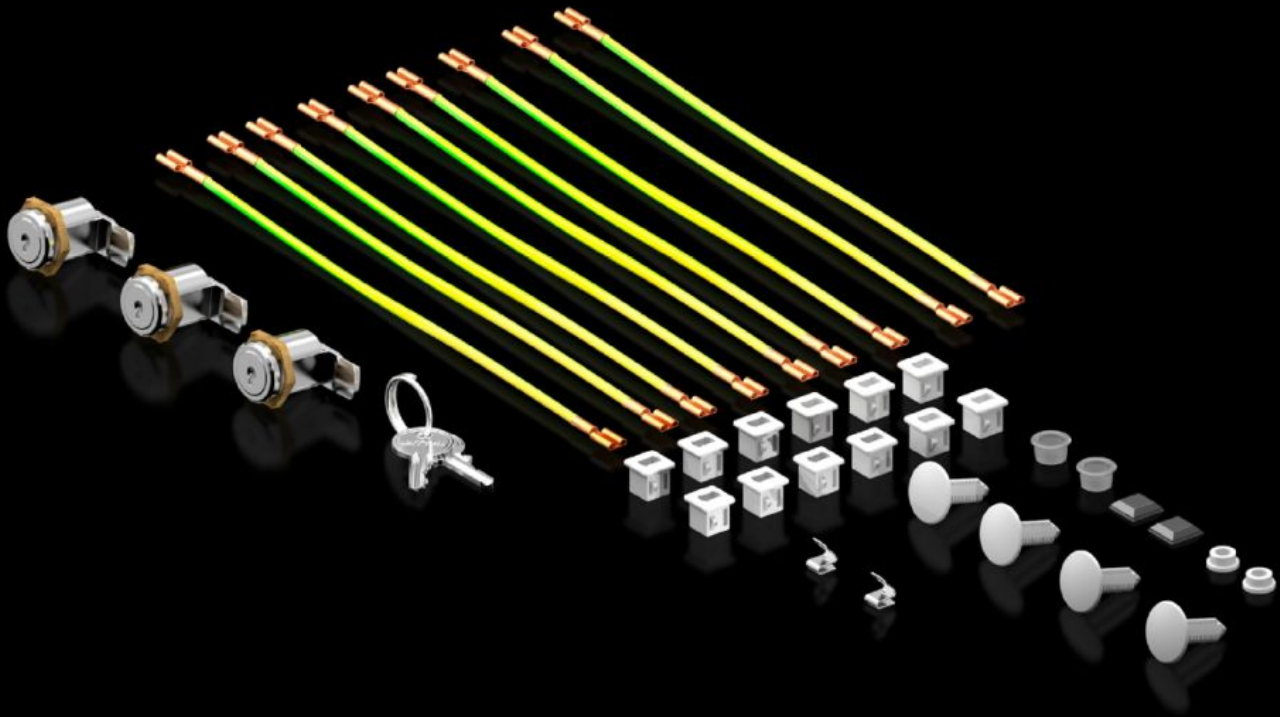

Rittal – The System.

Faster – better – everywhere.

DK 5050.587 Accessory bag

State: 22/05/2026 (Source: rittal.com/sg-en)

ENCLOSURES

POWER DISTRIBUTION

CLIMATE CONTROL

IT INFRASTRUCTURE

SOFTWARE & SERVICES

FRIEDHELM LOH GROUP

DK 5050.587 - Accessory bag for FlatBox

Spare parts available: Accessory bag

Features

Model No.	DK 5050.587
To fit Model No.	7507000 7507010 7507020 7507030
Packs of	1 pc(s).
Net weight	0.2 kg
Gross weight	0.233 kg
Customs tariff number	83024900
ETIM 9	EC000261
ECLASS 8.0	27180101