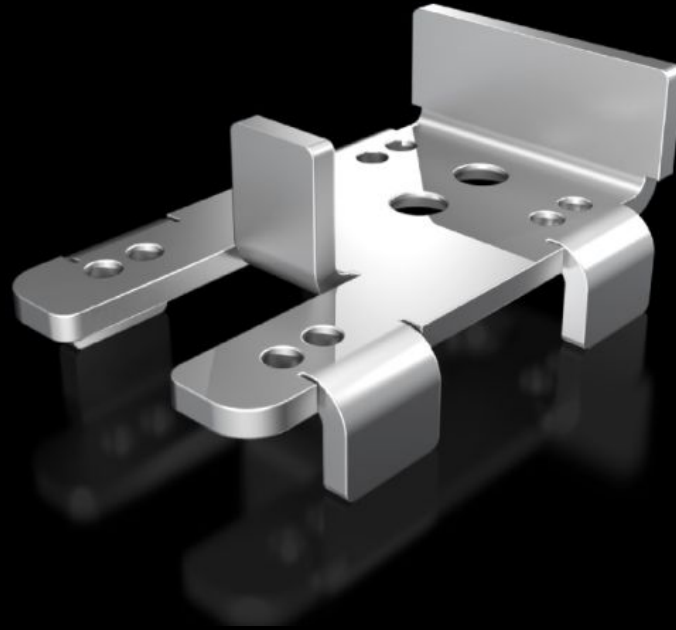

## VX 5302.351 Mounting bracket

State: 02/06/2026 (Source: [rittal.com/sg-en](http://rittal.com/sg-en))

ENCLOSURES

POWER DISTRIBUTION

CLIMATE CONTROL

IT INFRASTRUCTURE

SOFTWARE & SERVICES

FRIEDHELM LOH GROUP

# VX 5302.351 - Mounting bracket for door operated switches in VX, VX IT, TX CableNet

For attaching a door-operated switch to the enclosure frame.

## Features

Model No.	VX 5302.351
Product description	To secure a door-operated switch to the frame of the VX, VX IT and TX CableNet in conjunction with the various door variants in these enclosure systems. Depending on the door variant, this is secured to the horizontal frame section at the top or onto the vertical sections at the sides.
Supply includes	Assembly parts
Packs of	1 pc(s).
Net weight	0.065 kg
Gross weight	0.071 kg
Customs tariff number	83024900
ETIM 9	EC002620
ECLASS 8.0	27189234
Product description	Mounting bracket to secure a door-operated switch to the frame of the VX, VX IT in conjunction with the various door variants in the VX, VX IT enclosure system.