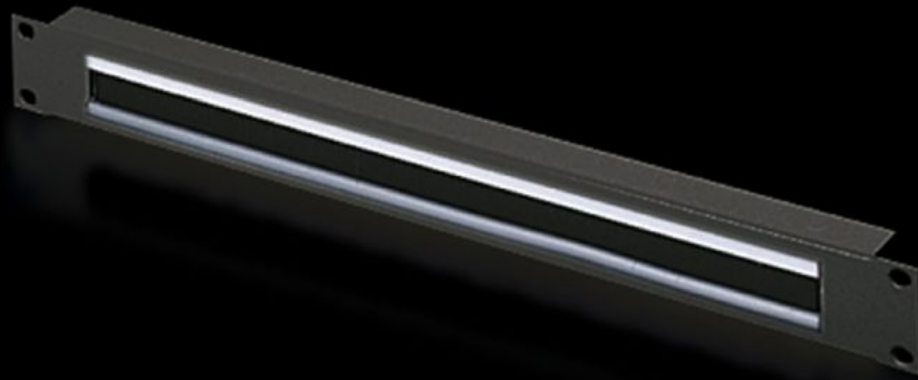

Rittal – The System.

Faster – better – everywhere.

DK 5502.255

**Cable management panel with
brush strip**

State: 02/06/2026 (Source: rittal.com/sg-en)

ENCLOSURES

POWER DISTRIBUTION

CLIMATE CONTROL

IT INFRASTRUCTURE

SOFTWARE & SERVICES

FRIEDHELM LOH GROUP

DK 5502.255 - Cable management panel with brush strip 482.6 mm (19")

With cut-out and brush strip for cable routing.

Features

Model No.	DK 5502.255
Product description	For convenient, simple cable routing between two areas separated by a 482.6 mm (19") mounting level, for example, between the front and rear areas of the 482.6 mm (19") mounting level.
Applications	For locking and simultaneous cable routing in installation zones to the 1 U, 482.6 mm (19") mounting standard
Material	Sheet steel Brush strip: Plastic, UL 94-HB
Surface finish	Spray-finished
Mounting cut-out	Width:390 mm Height:20 mm
Dimensions	Width: 482.6 mm
Units	1 U
Packs of	1 pc(s).
Net weight	0.2 kg
Gross weight	0.486 kg
Customs tariff number	73269098
ETIM 9	EC000322

Features

ECLASS 8.0

27400604

Product description

DK Cable entry panel, 1 U, 482.6 mm (19"), WxH: 390x20 mm, With brush strip, RAL 9005