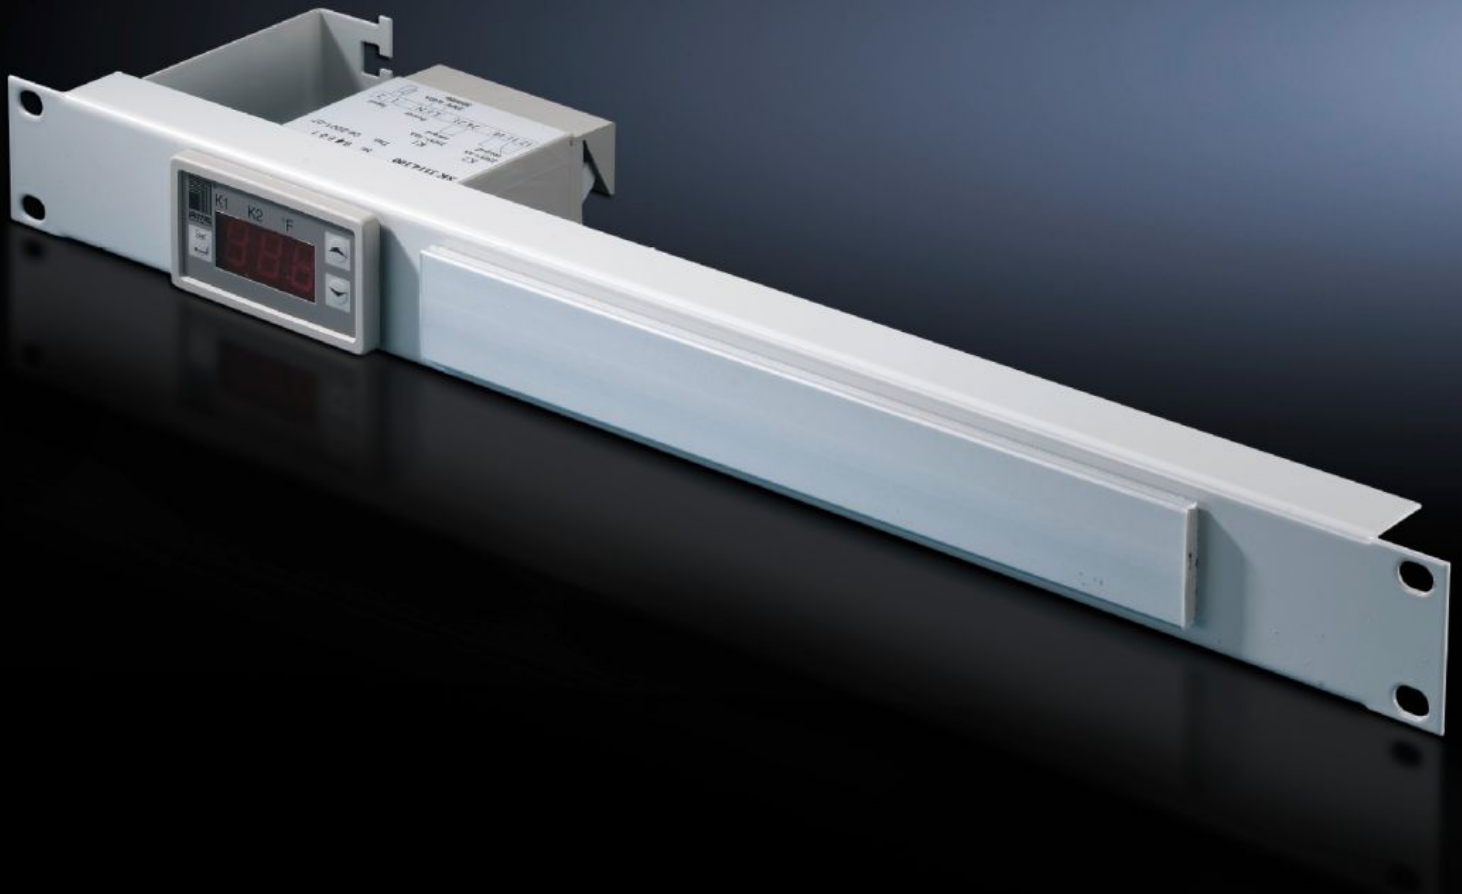

Rittal – The System.

Faster – better – everywhere.

SK 7109.035

**Digital enclosure internal
temperature display and thermostat**

State: 19/06/2026 (Source: rittal.com/sg-en)

ENCLOSURES

POWER DISTRIBUTION

CLIMATE CONTROL

IT INFRASTRUCTURE

SOFTWARE & SERVICES

FRIEDHELM LOH GROUP

SK 7109.035 - Digital enclosure internal temperature display and thermostat integrated into a patch panel 1 U

Features

Model No.	SK 7109.035
Product description	Including cable attachment for connection cable and label holder.
Technical specifications	Three-digit, 7-segment display Option of switching between °C/°F Includes 1800 mm long NTC sensor Two relay outputs as change-over contact and normally open contact (max. contact load 230 V, 6 A) Freely selectable switching difference
Colour	RAL 7035
Packs of	1 pc(s).
Setting range	5 °C...55 °C
Rated operating voltage	100 V - 230 V, 1~, 50 Hz/60 Hz 24 V - 60 V (DC)
Net weight	0.72 kg
Gross weight	0.86 kg
Customs tariff number	94039910
ETIM 9	EC004587
ETIM 8	EC004587
ECLASS 8.0	27210707
Product description	DK Patch-Panel, with digital enclosure internal , temperature display and thermostat, 1 HE, 482.6 mm (19"), Installation depth: 100 mm, RAL 7036

Tender text

Rittal patch panel with temperature display
and thermostat, RAL 7035

Small dimensions

Depth: 100 mm

„The three-digit, 7-segment display is 13 mm high and
easy to read

„can be switched between °C/°F

Setting range: +5°C to +55°C

„Display and switching accuracy ± 2 K

„Mounting cutout 68 x 33 mm

„Minimum and maximum recorded temperatures are saved
until the next reset.

Material: Spray finished in RAL 7035