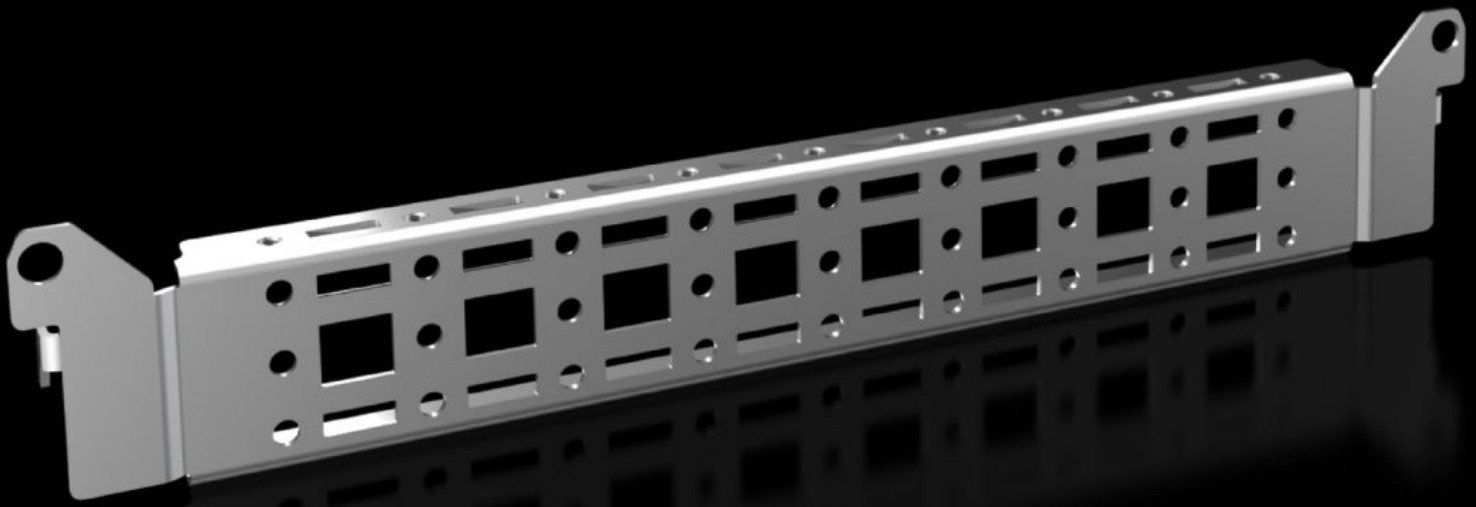

Rittal – The System.

Faster – better – everywhere.

VX 8619.700

**Punched section with mounting
flange, 14 x 39 mm**

State: 06/11/2025 (Source: rittal.com/sg-en)

ENCLOSURES

POWER DISTRIBUTION

CLIMATE CONTROL

IT INFRASTRUCTURE

SOFTWARE & SERVICES

FRIEDHELM LOH GROUP

VX 8619.700 - Punched section with mounting flange, 14 x 39 mm for VX, VX SE, PC, IW, AX

For securing cable ducts, cable conduit holders, equipment installed on the door, etc.

Features

| | |
|---|---|
| Model No. | VX 8619.700 |
| Product description | For attaching cable ducts, cable conduit holders, equipment installed on the door, etc. |
| Material | Sheet steel |
| Surface finish | Zinc-plated |
| Supply includes | Assembly parts |
| Distance between fixing points | 275 mm |
| To fit door width | 400 mm |
| VX installation options | In door width 400 mm |
| AX installation options | In enclosure width 300 mm and in enclosure height 400 mm, in conjunction with rail for interior installation AX |
| AX stainless steel installation options | In enclosure width 300 mm |
| Installation options, AX plastic | In door width 400 mm |
| Installation options for 3-part AX | In enclosure depth 473 mm |

Features

| | |
|-------------------------|---|
| CX installation options | In the pedestal, in the enclosure depth, 400 mm In one-piece console pedestal, in enclosure depth 400 mm |
| Assembly instruction | For installation in AX sheet steel, only in conjunction with rail for interior installation AX |
| Note | For installing your own components on the punched section with mounting flange, metal screws or self-tapping M5 screws are required |
| To fit | Enclosure type: VX AX AX plastic AX wall-mounted enclosure, 3-part CX one-piece console CX pedestal Suitable for width or height or depth: 400 mm |
| Packs of | 4 pc(s). |
| Net weight | 0.68 |
| Gross weight | 0.686 |
| Customs tariff number | 73269098 |
| EAN | 4028177924659 |
| E-Number Sweden | E3465280 |
| ETIM 9 | EC002620 |
| ECLASS 8.0 | 27189234 |