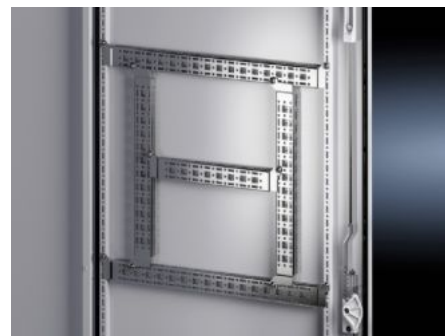

Rittal – The System.

Faster – better – everywhere.

VX 8619.700

**Punched section with mounting
flange, 14 x 39 mm**

State: 06/11/2025 (Source: rittal.com/sg-en)

ENCLOSURES

POWER DISTRIBUTION

CLIMATE CONTROL

IT INFRASTRUCTURE

SOFTWARE & SERVICES

FRIEDHELM LOH GROUP

VX 8619.700 - Punched section with mounting flange, 14 x 39 mm for VX, VX SE, PC, IW, AX

For securing cable ducts, cable conduit holders, equipment installed on the door, etc.

Features

| | |
|---|---|
| Model No. | VX 8619.700 |
| Product description | For attaching cable ducts, cable conduit holders, equipment installed on the door, etc. |
| Material | Sheet steel |
| Surface finish | Zinc-plated |
| Supply includes | Assembly parts |
| Distance between fixing points | 275 mm |
| To fit door width | 400 mm |
| VX installation options | In door width 400 mm |
| AX installation options | In enclosure width 300 mm and in enclosure height 400 mm, in conjunction with rail for interior installation AX |
| AX stainless steel installation options | In enclosure width 300 mm |
| Installation options, AX plastic | In door width 400 mm |
| Installation options for 3-part AX | In enclosure depth 473 mm |

Features

| | |
|-------------------------|---|
| CX installation options | In the pedestal, in the enclosure depth, 400 mm In one-piece console pedestal, in enclosure depth 400 mm |
| Assembly instruction | For installation in AX sheet steel, only in conjunction with rail for interior installation AX |
| Note | For installing your own components on the punched section with mounting flange, metal screws or self-tapping M5 screws are required |
| To fit | Enclosure type: VX AX AX plastic AX wall-mounted enclosure, 3-part CX one-piece console CX pedestal Suitable for width or height or depth: 400 mm |
| Packs of | 4 pc(s). |
| Net weight | 0.68 |
| Gross weight | 0.686 |
| Customs tariff number | 73269098 |
| EAN | 4028177924659 |
| E-Number Sweden | E3465280 |
| ETIM 9 | EC002620 |
| ECLASS 8.0 | 27189234 |