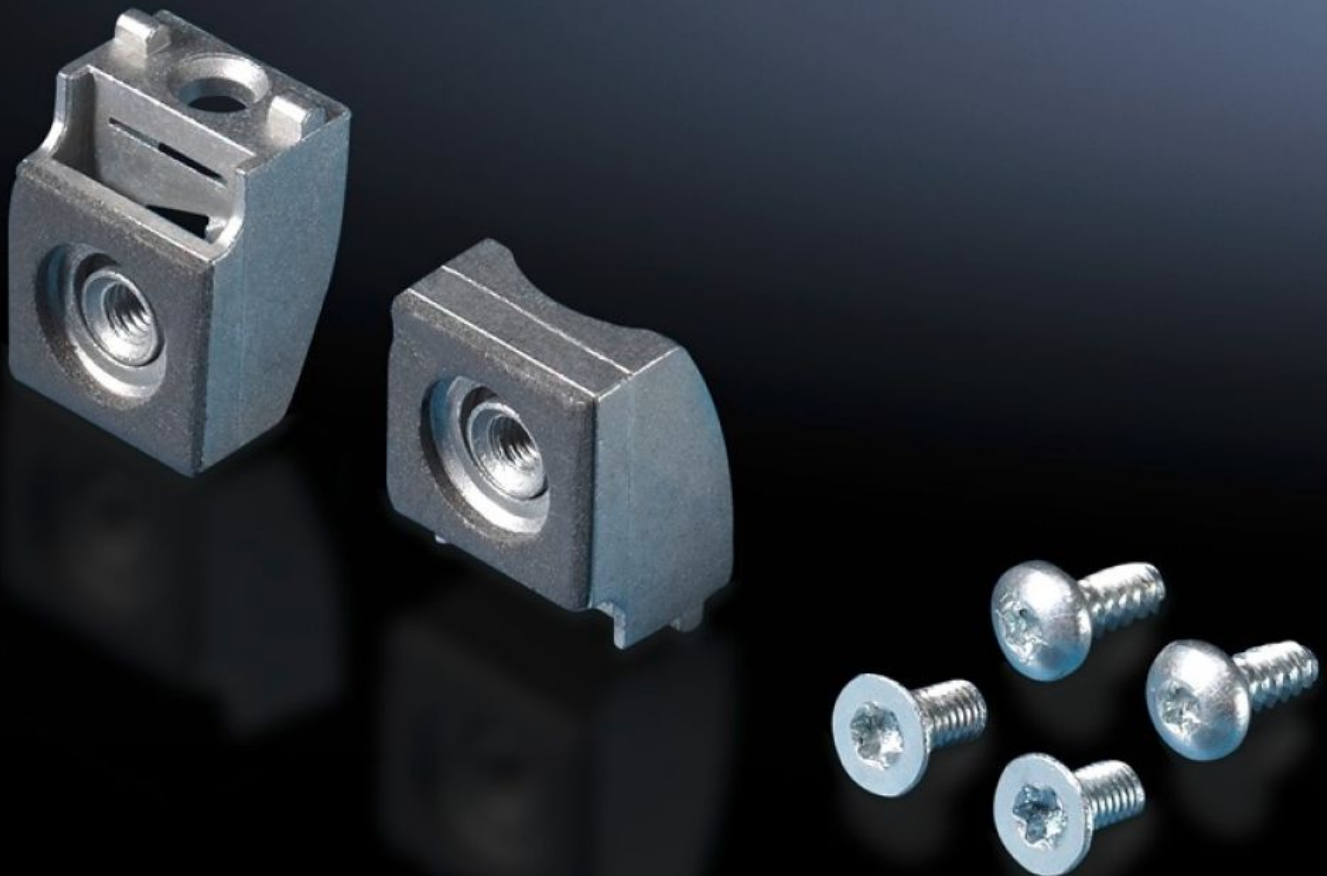

Rittal – The System.

Faster – better – everywhere.

TS 8800.071

Enclosure panel holders, internal

State: 23/05/2026 (Source: rittal.com/sg-en)

ENCLOSURES

POWER DISTRIBUTION

CLIMATE CONTROL

IT INFRASTRUCTURE

SOFTWARE & SERVICES

FRIEDHELM LOH GROUP

TS 8800.071 - Enclosure panel holders, internal for TS, VX SE

for additional fixing of the side or rear panel with heavy installed equipment and high dynamic loads.

Features

Model No.	TS 8800.071
Product description	for additional fixing of the side or rear panel with heavy installed equipment and high dynamic pressures.
Packs of	10 pc(s).
Net weight	0.35 kg
Gross weight	0.383 kg
Customs tariff number	73269098
ETIM 9	EC002624
ECLASS 8.0	27189265
Product description	TS Enclosure panel holders, internal, for TS