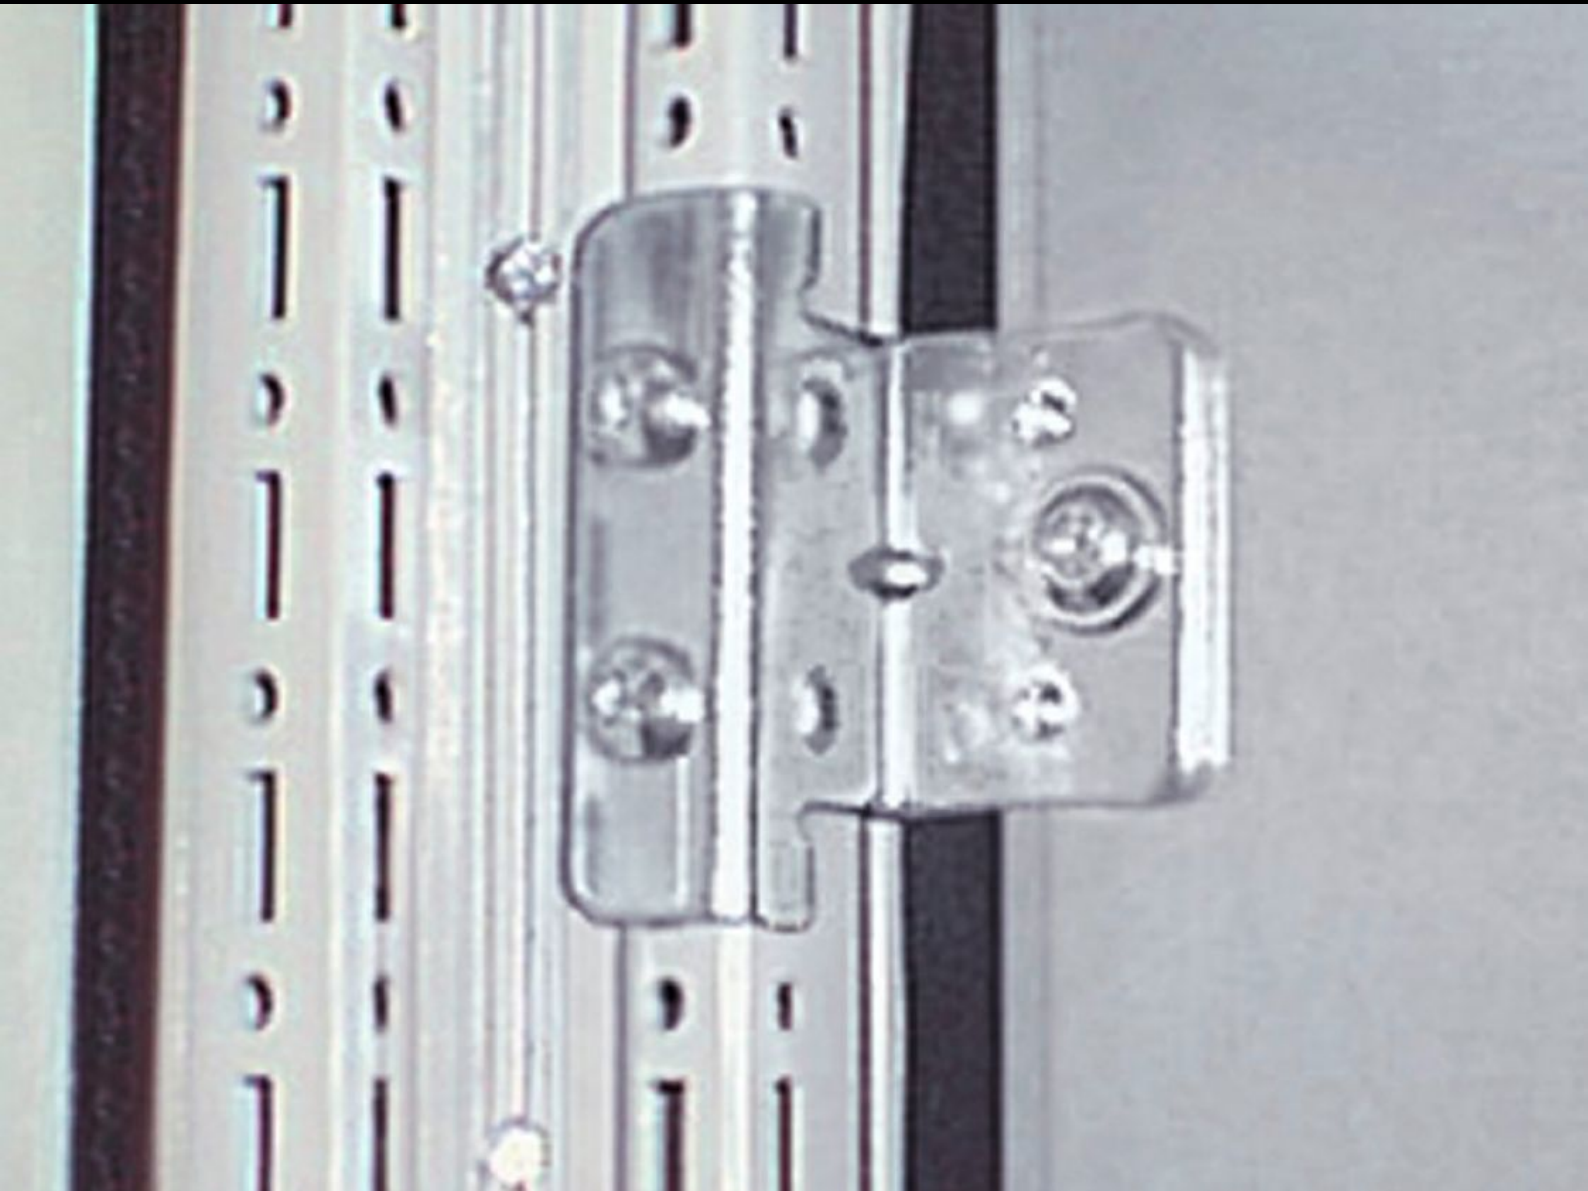

**Rittal – The System.**

Faster – better – everywhere.

**TS 8800.470**

**Baying attachment, vertical**

State: 04/11/2025 (Source: [rittal.com/sg-en](http://rittal.com/sg-en))

ENCLOSURES

POWER DISTRIBUTION

CLIMATE CONTROL

# TS 8800.470 - Baying attachment, vertical for TS/TS with divider panel

Only suitable for mounting in conjunction with the angle brackets of the divider panel.

## Features

Model No.	TS 8800.470
Product description	For attaching bayed enclosures with a divider panel inserted.
Material	Sheet steel
Surface finish	Zinc-plated
Supply includes	Assembly parts
Assembly instruction	May also be used for side or rear wall attachment/fastening of enclosures. In such cases, additional holes must be drilled in the side or rear panel.
Note	Only suitable for mounting in conjunction with the angle brackets of the divider panel (included with the supply)
To fit	Enclosure type: TS 8
Packs of	8 pc(s).
Net weight	0.584
Gross weight	0.68
Customs tariff number	83024900
EAN	4028177243019
ETIM 9	EC002622
ECLASS 8.0	27189263