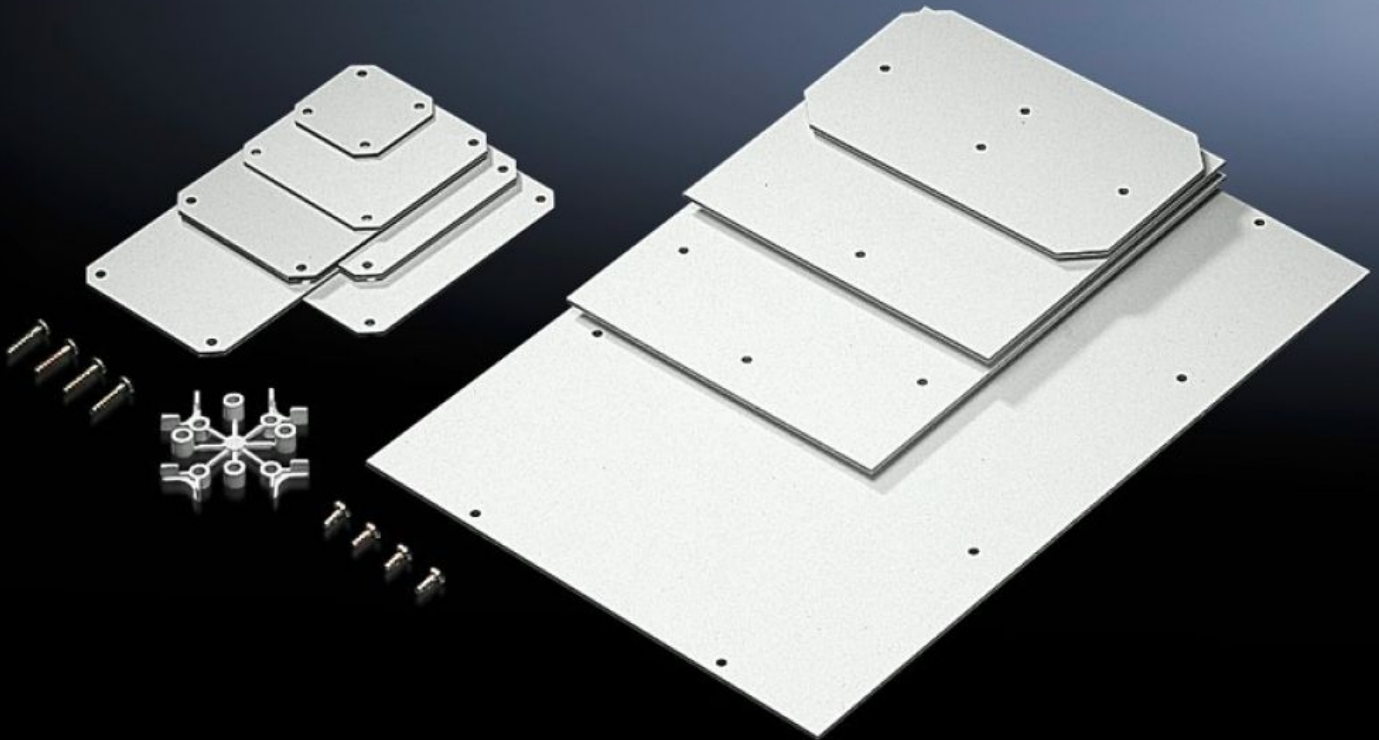

Rittal – The System.

Faster – better – everywhere.

PK 9548.000 Mounting plate

State: 03/04/2026 (Source: rittal.com/sg-en)

ENCLOSURES

POWER DISTRIBUTION

CLIMATE CONTROL

IT INFRASTRUCTURE

SOFTWARE & SERVICES

FRIEDHELM LOH GROUP

PK 9548.000 - Mounting plate for PK

For individual interior installation.

Features

Model No.	PK 9548.000
Product description	For individual interior installation.
Material	2.5 mm melamine phenol-coated laminated paper
Colour	RAL 7035
Supply includes	Mounting plate Self-tapping assembly screws
Dimensions mounting plate (W x H)	150 mm x 150 mm
To fit	Enclosure type: PK Width: = 182 mm Height: = 180 mm
Packs of	10 pc(s).
Net weight	0.91 kg
Gross weight	1.07 kg
Customs tariff number	39269097
ETIM 9	EC000213
ECLASS 8.0	27409216
Product description	PK Mounting plate, WH: 150x150 mm