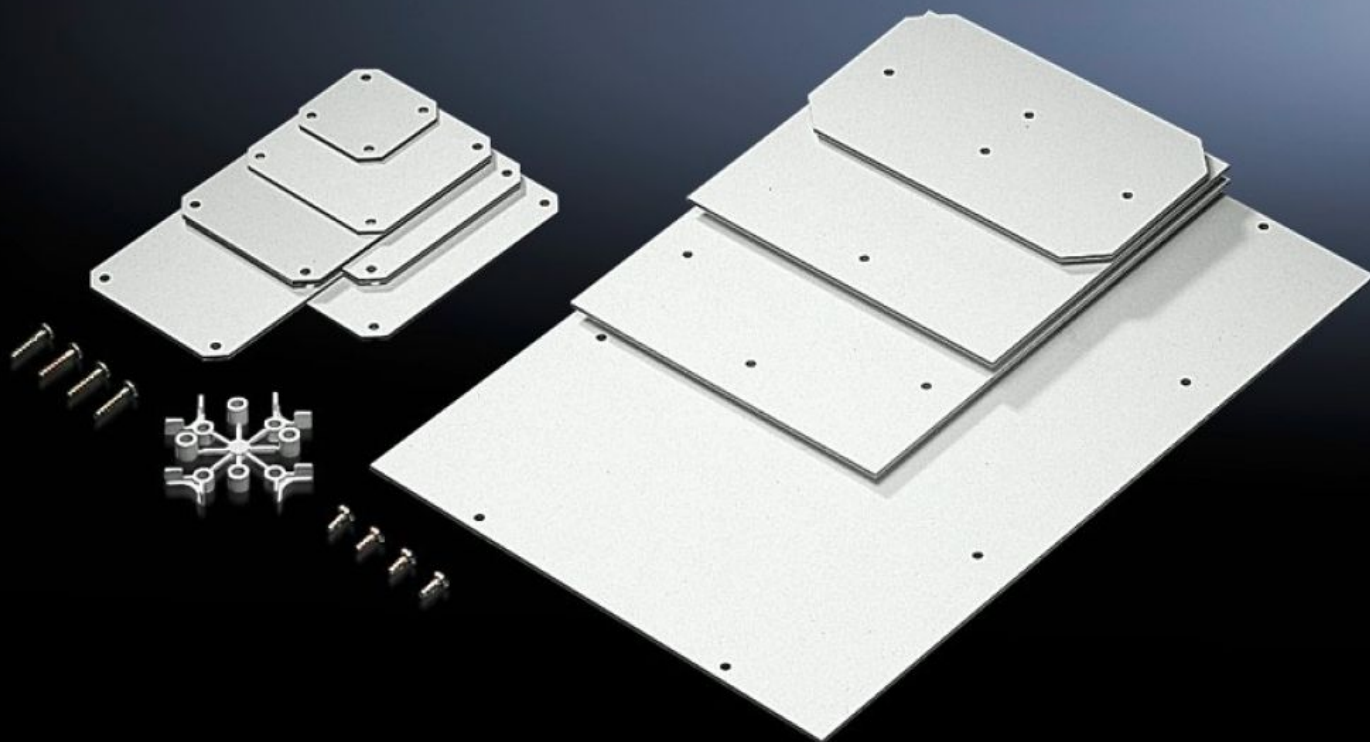

Rittal – The System.

Faster – better – everywhere.

PK 9548.000 Mounting plate

State: 04/11/2025 (Source: rittal.com/sg-en)

ENCLOSURES

POWER DISTRIBUTION

CLIMATE CONTROL

IT INFRASTRUCTURE

SOFTWARE & SERVICES

FRIEDHELM LOH GROUP

PK 9548.000 - Mounting plate for PK

For individual interior installation.

Features

Model No.	PK 9548.000
Product description	For individual interior installation.
Material	2.5 mm melamine phenol-coated laminated paper
Colour	RAL 7035
Supply includes	Mounting plate Self-tapping assembly screws
Dimensions mounting plate (W x H)	150 mm x 150 mm
To fit	Enclosure type: PK Width: = 182 mm Height: = 180 mm
Packs of	10 pc(s).
Net weight	0.91
Gross weight	1.07
Customs tariff number	39269097
EAN	4028177140097
ETIM 9	EC000213
ECLASS 8.0	27409216