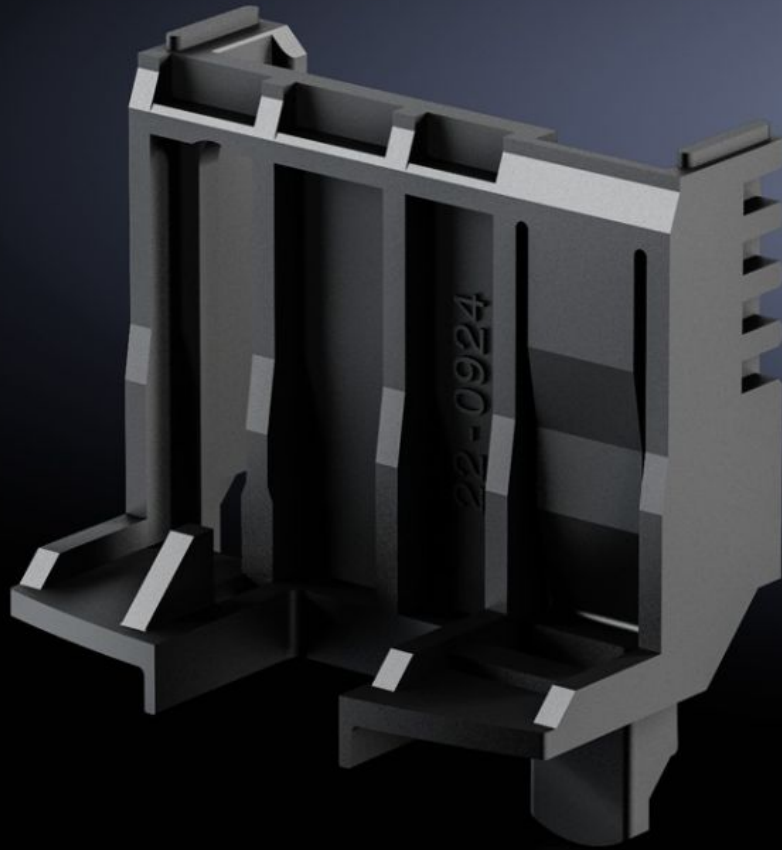

Rittal – The System.

Faster – better – everywhere.

SV 9635.620 Positioner

State: 22/05/2026 (Source: rittal.com/sg-en)

ENCLOSURES

POWER DISTRIBUTION

CLIMATE CONTROL

IT INFRASTRUCTURE

SOFTWARE & SERVICES

FRIEDHELM LOH GROUP

SV 9635.620 - Positioner for Comfort component adaptors

For attaching starter and reversing combinations on the Comfort component adaptor with adjustable support rail.

Features

Model No.	SV 9635.620
Product description	For attaching equipment and reverser combinations.
Material	Polyamide Fire protection corresponding to UL 94-V0
Colour	RAL 9005
Dimensions	Width: 45 mm Height: 47.5 mm
To fit manufacturer (model)	Eaton (PKZ/PKE size 0)
Packs of	10 pc(s).
Net weight	0.05 kg
Gross weight	0.121 kg
Customs tariff number	73269098
ETIM 9	EC002270
ECLASS 8.0	27400613
Product description	SV Positioner, for component adaptor (Comfort), WH: 45x35 mm