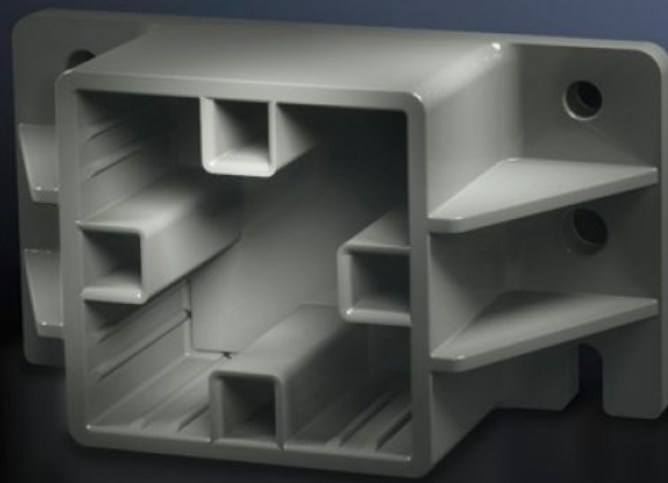

Rittal – The System.

Faster – better – everywhere.

SV 9649.010 End supports

State: 02/07/2026 (Source: rittal.com/sg-en)

ENCLOSURES

POWER DISTRIBUTION

CLIMATE CONTROL

IT INFRASTRUCTURE

SOFTWARE & SERVICES

FRIEDHELM LOH GROUP