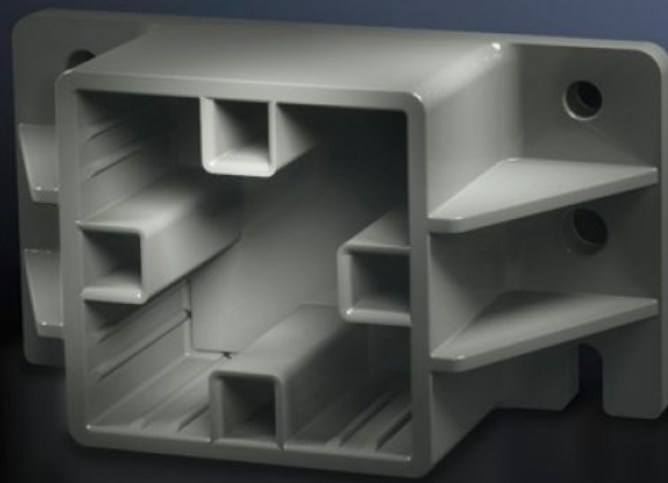

Rittal – The System.

Faster – better – everywhere.

SV 9659.010 End supports

State: 11/05/2026 (Source: rittal.com/sg-en)

ENCLOSURES

POWER DISTRIBUTION

CLIMATE CONTROL

IT INFRASTRUCTURE

SOFTWARE & SERVICES

FRIEDHELM LOH GROUP

SV 9659.010 - End supports for Maxi-PLS busbars

For attaching Maxi-PLS busbars on the sides by insertion into the supports.

Features

| | |
|-----------------------|---|
| Model No. | SV 9659.010 |
| Product description | For attaching Maxi-PLS busbars when used as a cable connection system. The stepped configuration ensures simple cable installation. |
| Material | Polyamide Fire protection corresponding to UL 94-V0 |
| Colour | Similar to RAL 9011 |
| Supply includes | Assembly parts |
| To fit busbars | Maxi-PLS 60 |
| Packs of | 2 pc(s). |
| Net weight | 0.4 kg |
| Gross weight | 0.433 kg |
| Customs tariff number | 39269097 |
| ETIM 9 | EC001166 |
| ECLASS 8.0 | 27400607 |
| Product description | SV End support, Maxi-PLS 3200 |