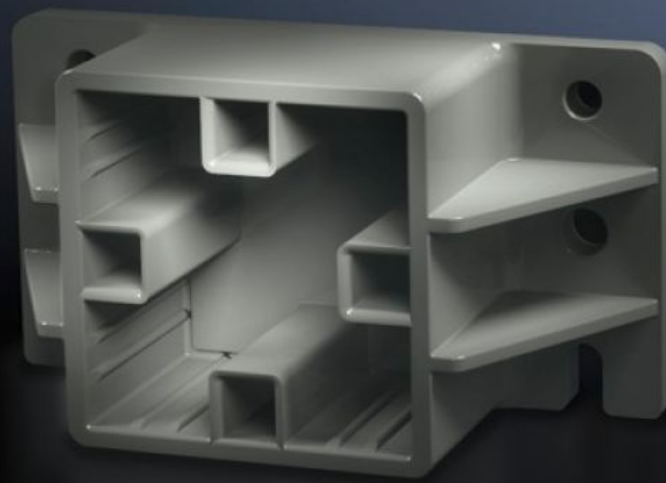

Rittal – The System.

Faster – better – everywhere.

SV 9659.010 End supports

State: 11/05/2026 (Source: rittal.com/sg-en)

ENCLOSURES

POWER DISTRIBUTION

CLIMATE CONTROL

IT INFRASTRUCTURE

SOFTWARE & SERVICES

FRIEDHELM LOH GROUP