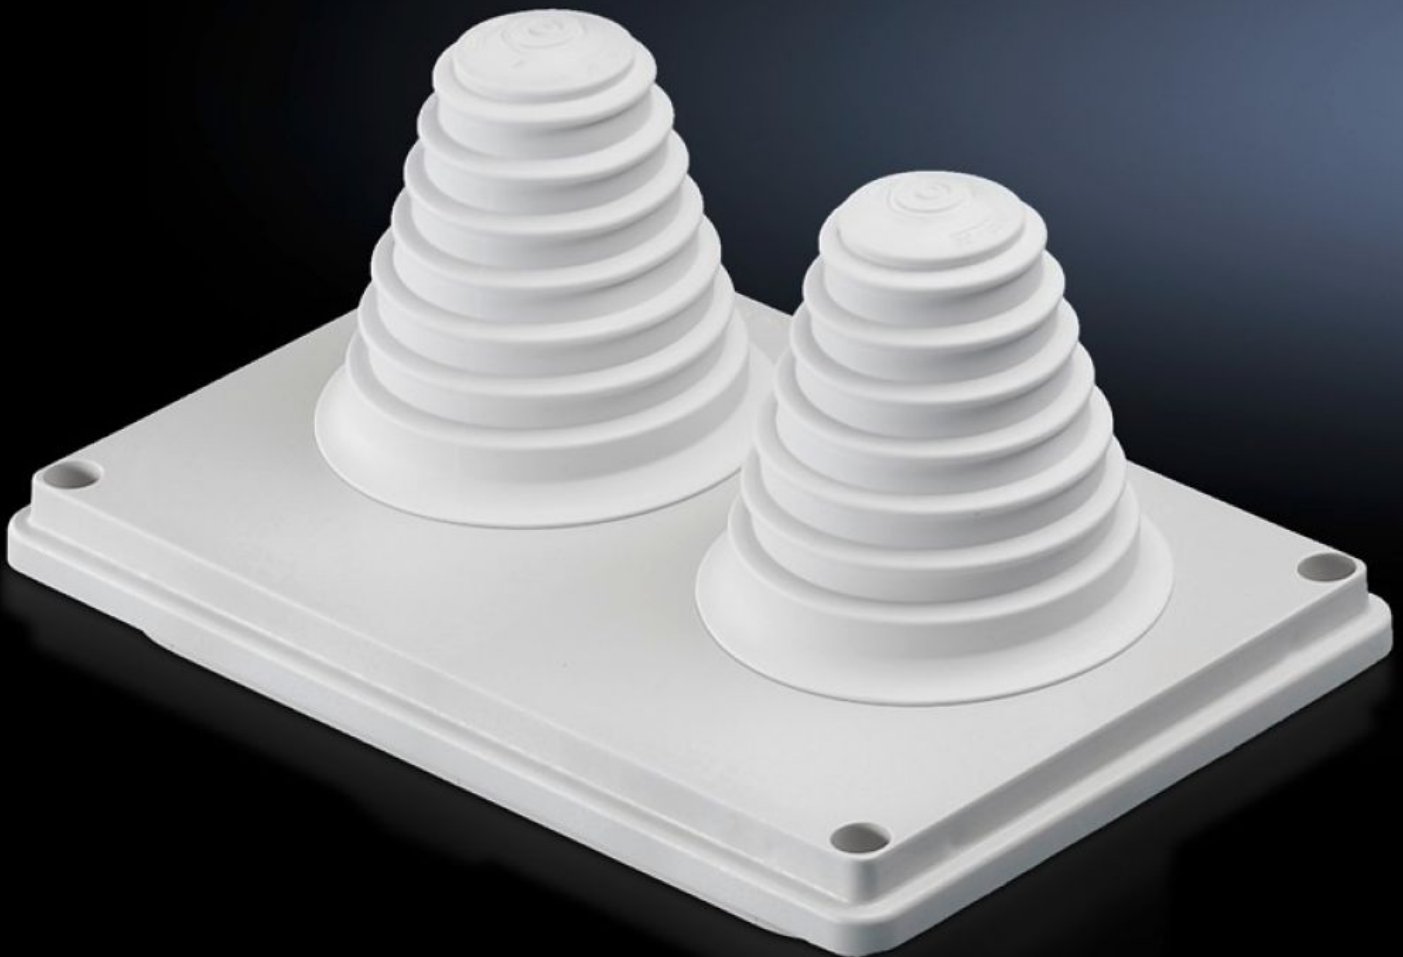

Rittal – The System.

Faster – better – everywhere.

SV 9665.780 Cable entry gland

State: 10/07/2026 (Source: rittal.com/sg-en)

ENCLOSURES

POWER DISTRIBUTION

CLIMATE CONTROL

IT INFRASTRUCTURE

SOFTWARE & SERVICES

FRIEDHELM LOH GROUP

SV 9665.780 - Cable entry gland for roof plate

Cable entry glands for roof plates, with metric knockouts, sealing membranes, entry glands, or sealed.

Features

Model No.	SV 9665.780
Design	with entry fittings up to Ø 66 mm
Product description	For simple, secure cable entry in the roof zone.
Material	Insulating material
Colour	RAL 7035
Supply includes	Seal included
Dimensions	Width: 250 mm Depth: 160 mm
IP protection category to IEC 60529	IP 55
Packs of	1 pc(s).
Net weight	0.38 kg
Gross weight	0.39 kg
Customs tariff number	39269097
ETIM 9	EC000211
ECLASS 8.0	27142421
Product description	SV Cable entry gland, with entry glands up to Ø 66 mm, insulating material