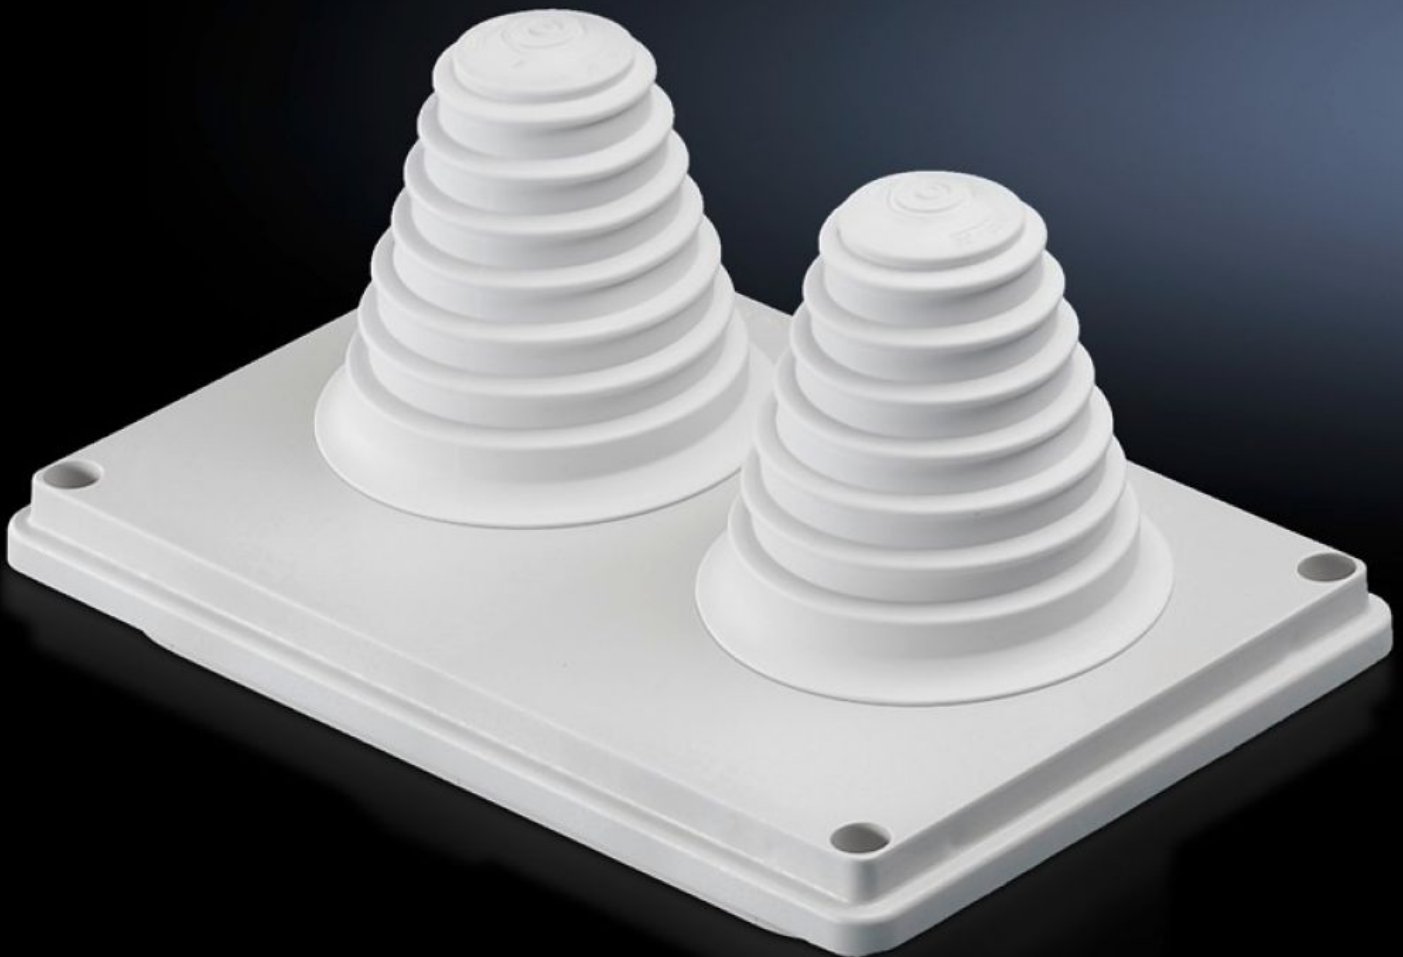

Rittal – The System.

Faster – better – everywhere.

SV 9665.780

Cable entry gland

State: 06/04/2026 (Source: rittal.com/sg-en)

ENCLOSURES

POWER DISTRIBUTION

CLIMATE CONTROL

IT INFRASTRUCTURE

SOFTWARE & SERVICES

FRIEDHELM LOH GROUP

SV 9665.780 - Cable entry gland for roof plate

Cable entry glands for roof plates, with metric knockouts, sealing membranes, entry glands, or sealed.

Features

Model No.	SV 9665.780
Design	with entry fittings up to Ø 66 mm
Product description	For simple, secure cable entry in the roof zone.
Material	Insulating material
Colour	RAL 7035
Supply includes	Seal included
Dimensions	Width: 250 mm Depth: 160 mm
IP protection category to IEC 60529	IP 55
Packs of	1 pc(s).
Net weight	0.38 kg
Gross weight	0.39 kg
Customs tariff number	39269097
ETIM 9	EC000211
ECLASS 8.0	27142421
Product description	SV Cable entry gland, with entry glands up to Ø 66 mm, insulating material