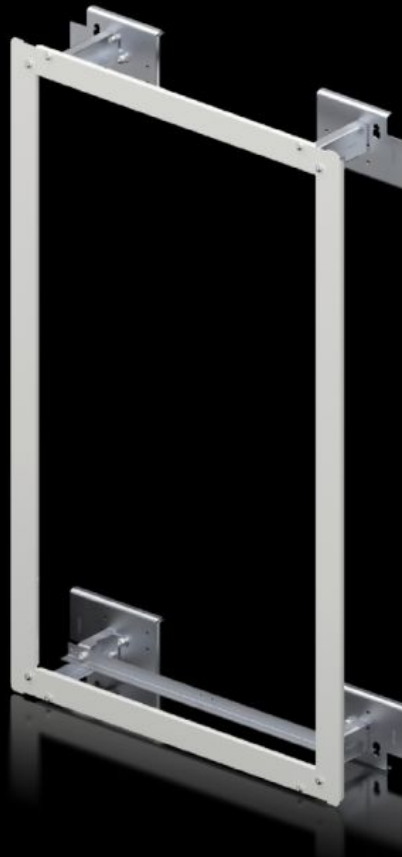

Rittal – The System.

Faster – better – everywhere.

SV 9666.831 ISV installation kit

State: 04/04/2026 (Source: rittal.com/sg-en)

ENCLOSURES

POWER DISTRIBUTION

CLIMATE CONTROL

IT INFRASTRUCTURE

SOFTWARE & SERVICES

FRIEDHELM LOH GROUP