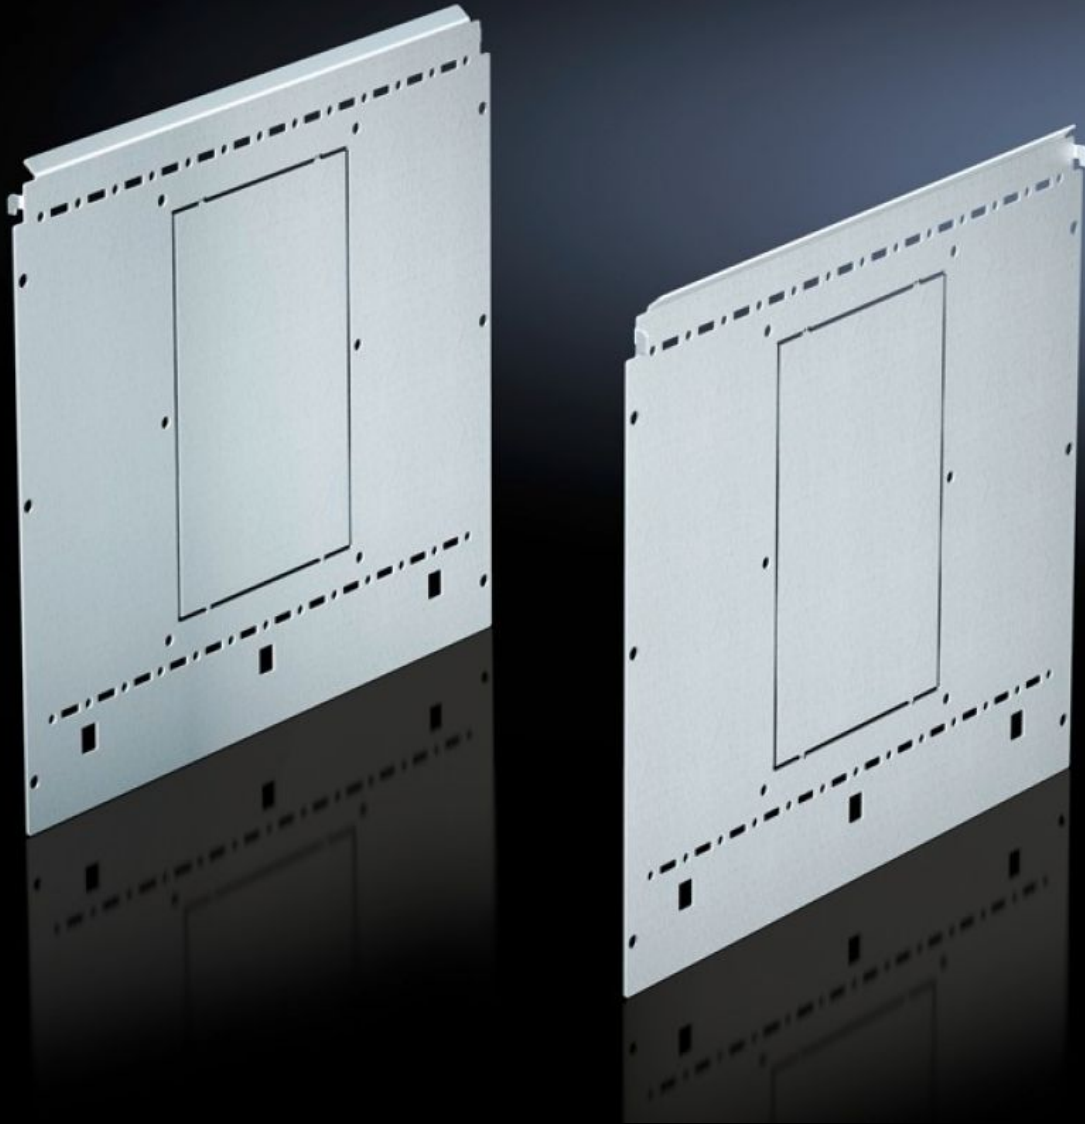

Rittal – The System.

Faster – better – everywhere.

SV 9673.044

Compartment side panel module

State: 12/05/2026 (Source: rittal.com/sg-en)

ENCLOSURES

POWER DISTRIBUTION

CLIMATE CONTROL

IT INFRASTRUCTURE

SOFTWARE & SERVICES

FRIEDHELM LOH GROUP

SV 9673.044 - Compartment side panel module for internal compartmentalisation

Side divider panel for compartments, for locating into the TS pitch pattern.

Features

Model No.	SV 9673.044
Product description	Side divider panel for compartments, for locating into the TS pitch pattern. Prepared for the location of mounting brackets for horizontal compartment dividers or mounting plates. Two TS system punchings allow the use of additional TS accessories. The side panel modules for reduced compartment depth and an auxiliary construction using TS punched rails 17 x 17 mm can be used to provide a separate enclosure space in the side panel area, e.g. for the provision of a busbar system.
Material	Sheet steel, 1.5 mm
Surface finish	Zinc-plated
Supply includes	Assembly parts
For compartment depth	400 mm
Dimensions	Height: 400 mm
Packs of	2 pc(s).
Net weight	3.1 kg
Customs tariff number	73269098
ETIM 9	EC002525
ECLASS 8.0	27400613

Features

Product description

SV Compartment side panel module, H: 400 mm, for D: 400 mm