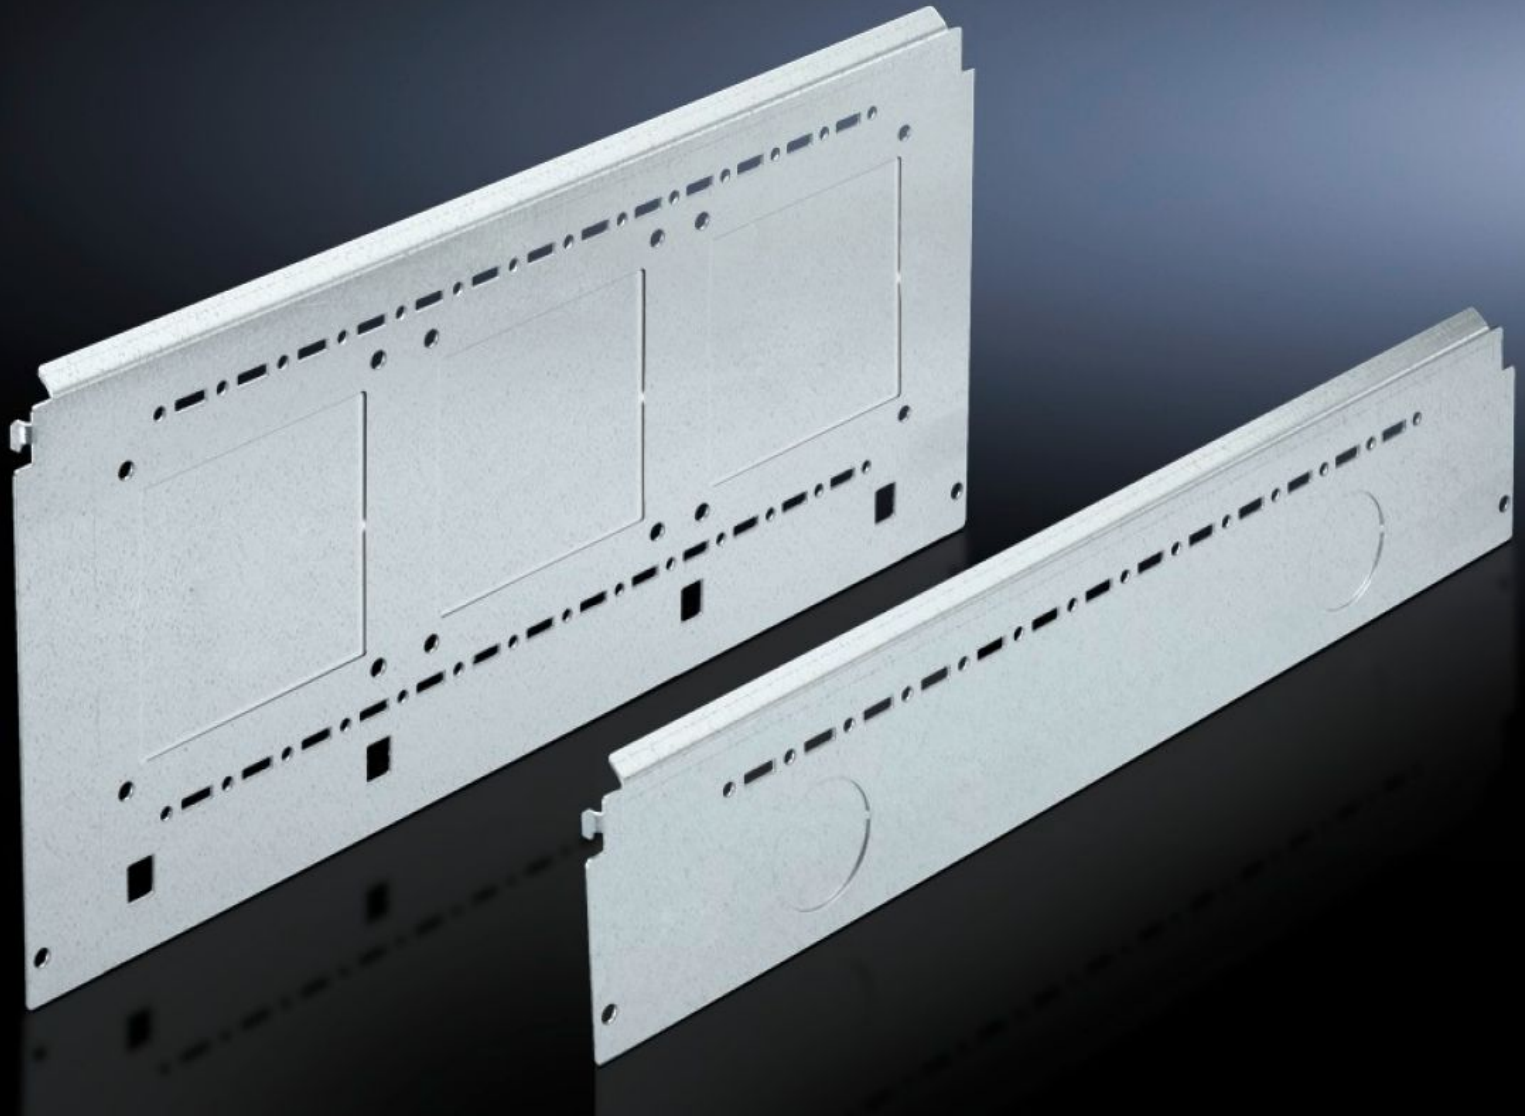

**Rittal – The System.**

Faster – better – everywhere.

**SV 9673.062**

**Compartment side panel module**

State: 14/02/2026 (Source: [rittal.com/sg-en](http://rittal.com/sg-en))

ENCLOSURES

POWER DISTRIBUTION

# SV 9673.062 - Compartment side panel module for internal compartmentalisation

Side divider panel for compartments, for locating into the TS pitch pattern.

## Features

Model No.	SV 9673.062
Product description	Side divider panel for compartments, for locating into the TS pitch pattern. Prepared for the location of mounting brackets for horizontal compartment dividers or mounting plates. Two TS system punchings allow the use of additional TS accessories. The side panel modules for reduced compartment depth and an auxiliary construction using TS punched rails 17 x 17 mm can be used to provide a separate enclosure space in the side panel area, e.g. for the provision of a busbar system.
Material	Sheet steel, 1.5 mm
Surface finish	Zinc-plated
Supply includes	Assembly parts
For compartment depth	600 mm
Dimensions	Height: 200 mm
Packs of	6 pc(s).
Net weight	6.738
Gross weight	7.16
Customs tariff number	73269098
EAN	4028177543393