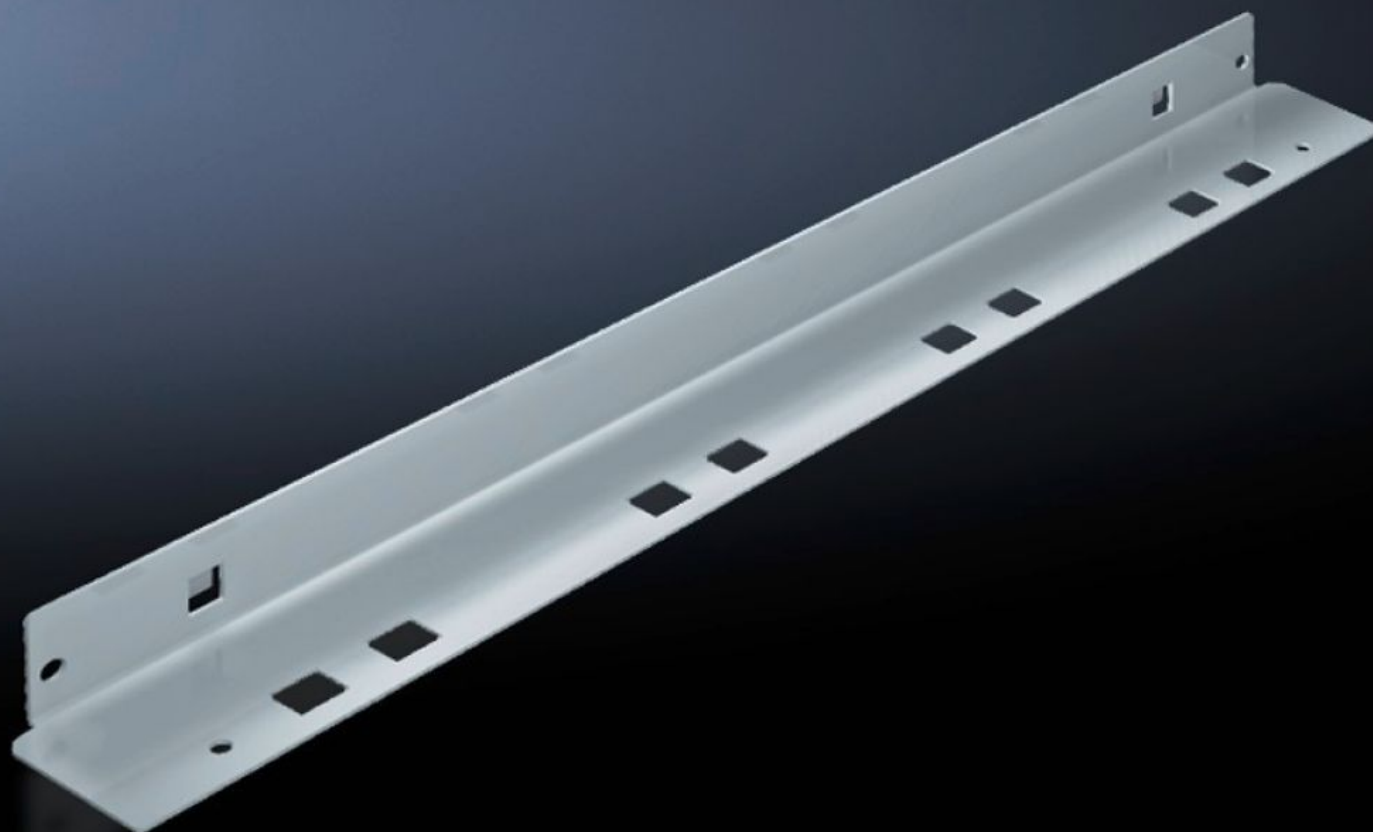

Rittal – The System.

Faster – better – everywhere.

SV 9673.406 Mounting bracket

State: 28/06/2026 (Source: rittal.com/sg-en)

ENCLOSURES

POWER DISTRIBUTION

CLIMATE CONTROL

IT INFRASTRUCTURE

SOFTWARE & SERVICES

FRIEDHELM LOH GROUP