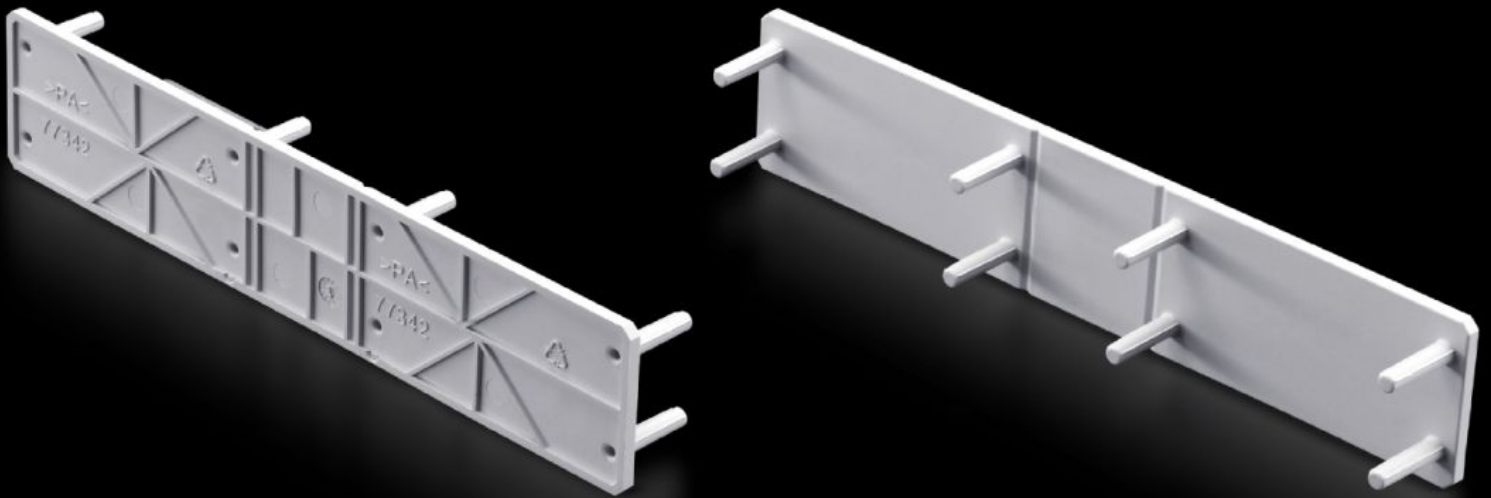

Rittal – The System.

Faster – better – everywhere.

SV 9677.415 Cover

State: 15/05/2026 (Source: rittal.com/sg-en)

ENCLOSURES

POWER DISTRIBUTION

CLIMATE CONTROL

IT INFRASTRUCTURE

SOFTWARE & SERVICES

FRIEDHELM LOH GROUP

SV 9677.415 - Cover for NH slimline fuse-switch disconnectors

To increase rear contact hazard protection of the NH slimline fuse-switch-disconnector in the top section when mounting on a 185 mm bar system with contact hazard protection.

Features

Model No.	SV 9677.415
Product description	To increase rear contact hazard protection of the NH slimline fuse-switch-disconnector in the top section when mounting on a 185 mm bar system with contact hazard protection.
Material	Polyamide
Colour	RAL 7035
For size	1 - 3
Packs of	5 pc(s).
Net weight	0.1 kg
Gross weight	0.112 kg
Customs tariff number	94039910
ETIM 9	EC000775
ECLASS 8.0	27142116
Product description	SV Cover, for NH slimline fuse-switch disconnector, size 1-3 (185 mm), rear side