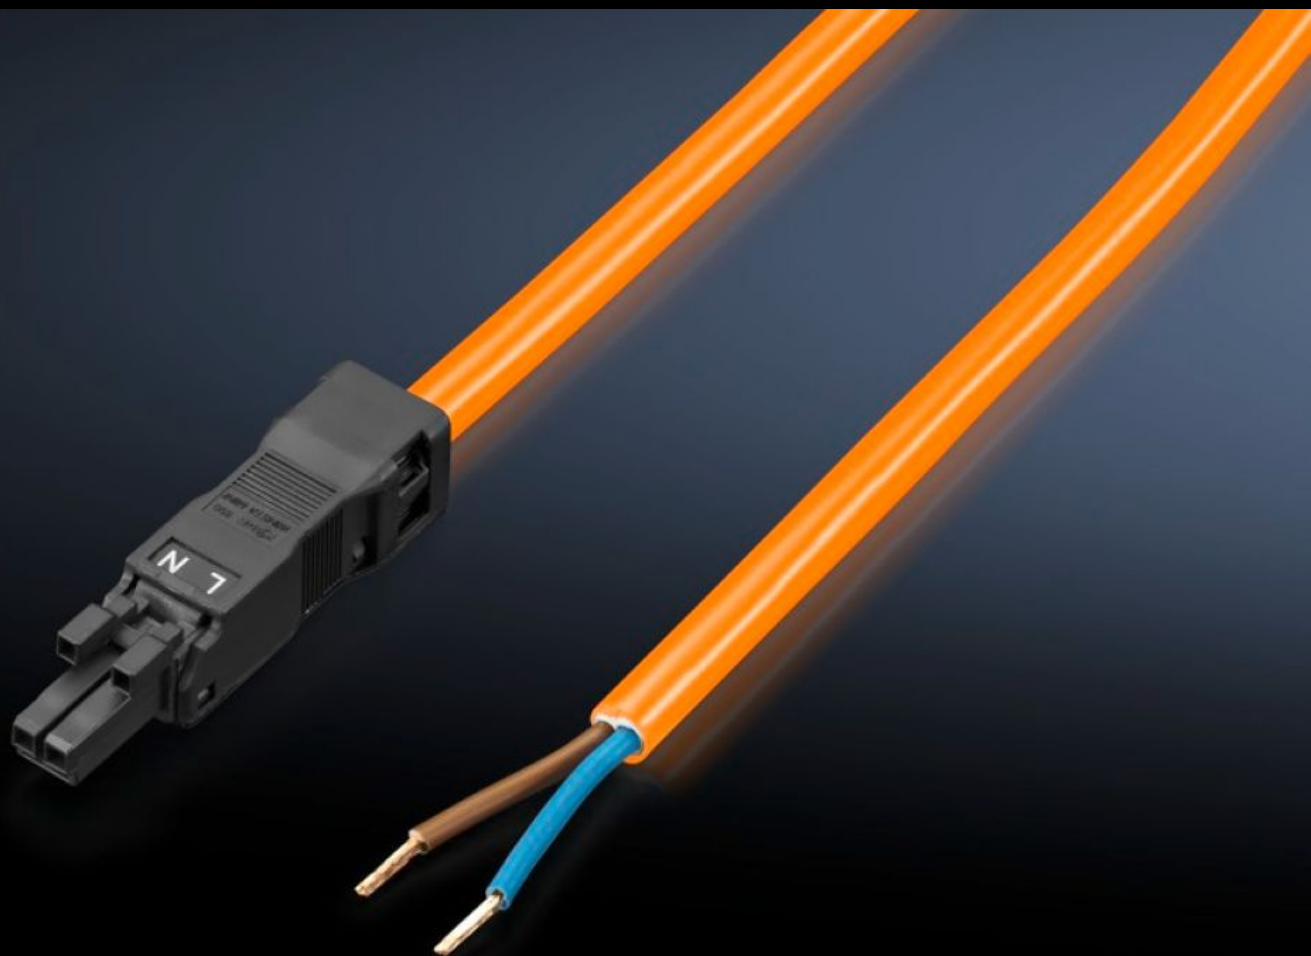

Rittal – The System.

Faster – better – everywhere.

SZ 2500.420 Connection cable

State: 4.5.2025 (Source: rittal.com/si-sl)

ENCLOSURES

POWER DISTRIBUTION

CLIMATE CONTROL

IT INFRASTRUCTURE

SOFTWARE & SERVICES

FRIEDHELM LOH GROUP

SZ 2500.420 - Connection cable

For simple, time-saving connection of the LED system light.

Features

Model No.	SZ 2500.420
Design	Infeed, 2-pole (with socket, without connector)
Product description	For time-saving and simple installation of the LED system light.
Colour	Orange
Cross-section	1,5 mm ²
Length	3.000 mm
Dimensions	Length: 3,000 mm
Rated operating voltage	100 V - 240 V, 1~, 50 Hz/60 Hz
Packs of	5 pc(s).
Net weight	1.01
Gross weight	1.26
Customs tariff number	85444290
EAN	4028177809116
E-Number Sweden	E3465310
ETIM 9	EC001576
ETIM 8	EC001576
ECLASS 8.0	27060402