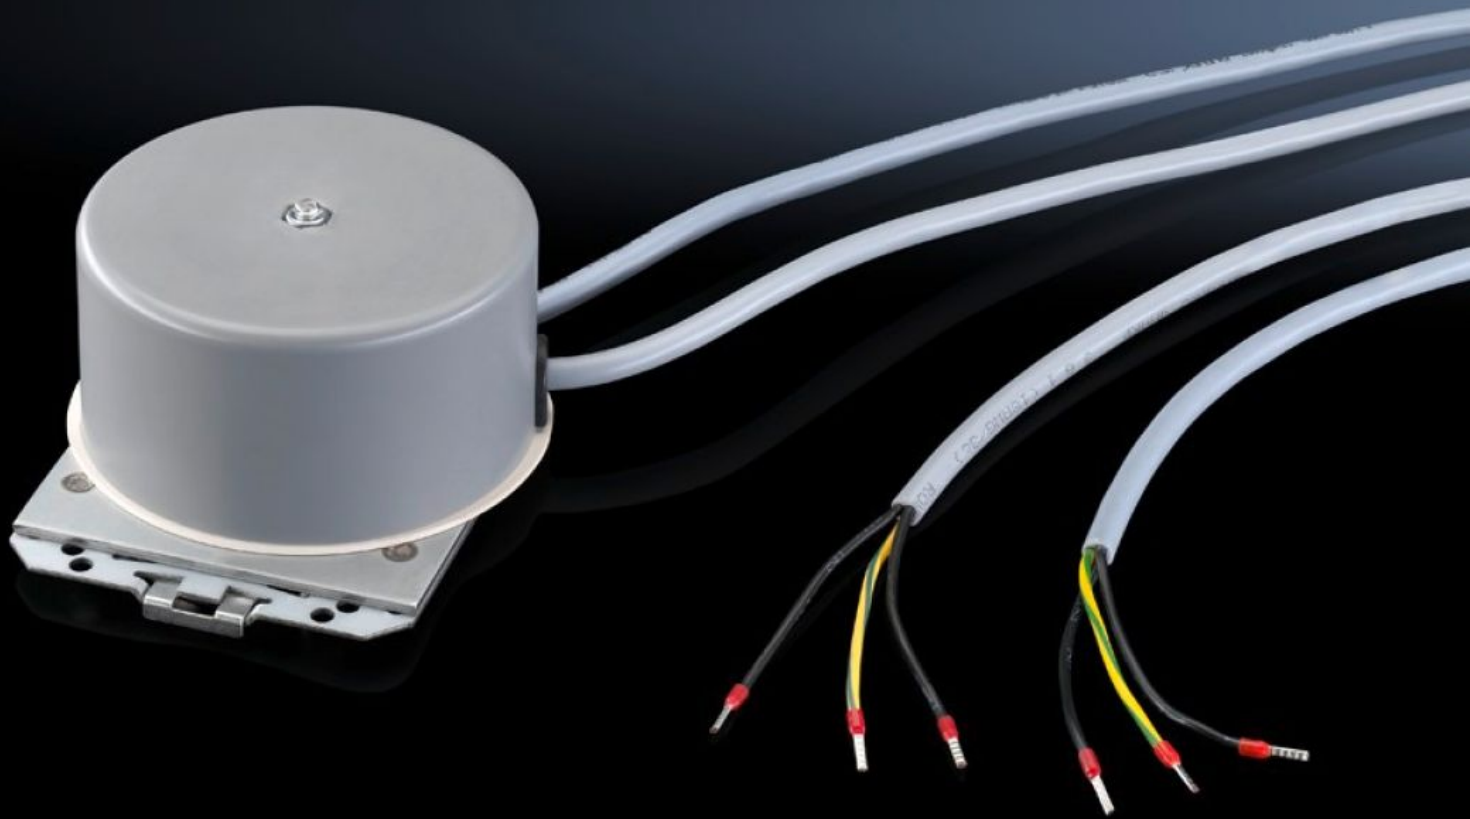

Rittal – The System.

Faster – better – everywhere.

SK 3397.558 Transformer

State: 26.5.2026 (Source: rittal.com/si-sl)

ENCLOSURES

POWER DISTRIBUTION

CLIMATE CONTROL

IT INFRASTRUCTURE

SOFTWARE & SERVICES

FRIEDHELM LOH GROUP

SK 3397.558 - Transformator

Features

Št. Modela	SK 3397.558
Paketi	1 pc(s).
Neto teža	4 kg
Bruto teža	5,02 kg
Carinska tarifna številka	85043121
ETIM 9	EC000855
ETIM 8	EC000855
ECLASS 8.0	27189269