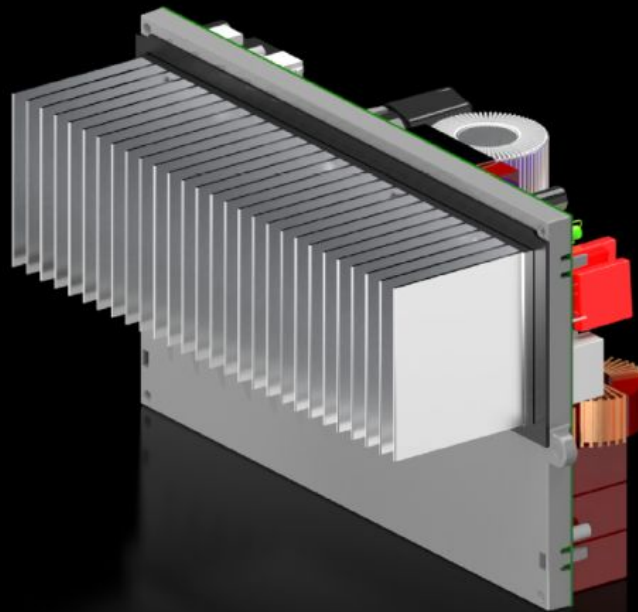

Rittal – The System.

Faster – better – everywhere.

SK 3398.408 Inverter

State: 6.4.2026 (Source: rittal.com/si-sl)

ENCLOSURES

POWER DISTRIBUTION

CLIMATE CONTROL

IT INFRASTRUCTURE

SOFTWARE & SERVICES

FRIEDHELM LOH GROUP