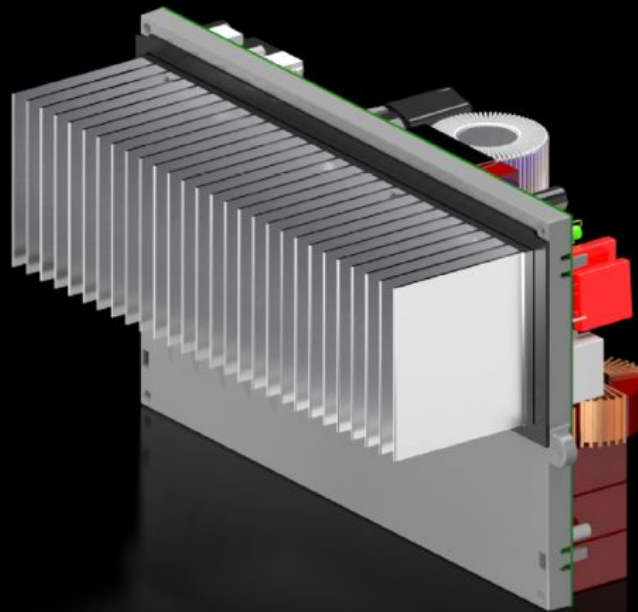

Rittal – The System.

Faster – better – everywhere.

SK 3398.408 Inverter

State: 21.5.2026 (Source: rittal.com/si-sl)

ENCLOSURES

POWER DISTRIBUTION

CLIMATE CONTROL

IT INFRASTRUCTURE

SOFTWARE & SERVICES

FRIEDHELM LOH GROUP

SK 3398.408 - Inverter

Nadomestni del

Features

Št. Modela	SK 3398.408
Za model št.	3334300 3188640 3188940 3189640 3189940 3334300 3334400
Paketi	1 pc(s).
Neto teža	2,84 kg
Bruto teža	3,485 kg
Carinska tarifna številka	85044087
ETIM 9	EC000855
ETIM 8	EC000855
ECLASS 8.0	27189269