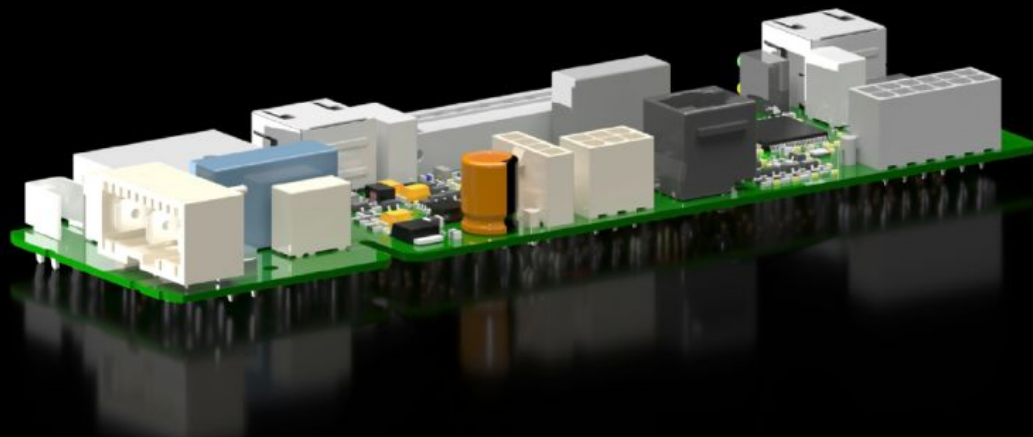

Rittal – The System.

Faster – better – everywhere.

SK 3398.598 Controller

State: 11.4.2026 (Source: rittal.com/si-sl)

ENCLOSURES

POWER DISTRIBUTION

CLIMATE CONTROL

IT INFRASTRUCTURE

SOFTWARE & SERVICES

FRIEDHELM LOH GROUP

SK 3398.598 - Controller

Features

Model No.	SK 3398.598
Packs of	1 pc(s).
Net weight	0,11 kg
Gross weight	0,26 kg
Customs tariff number	90328900
ECLASS 8.0	29170101