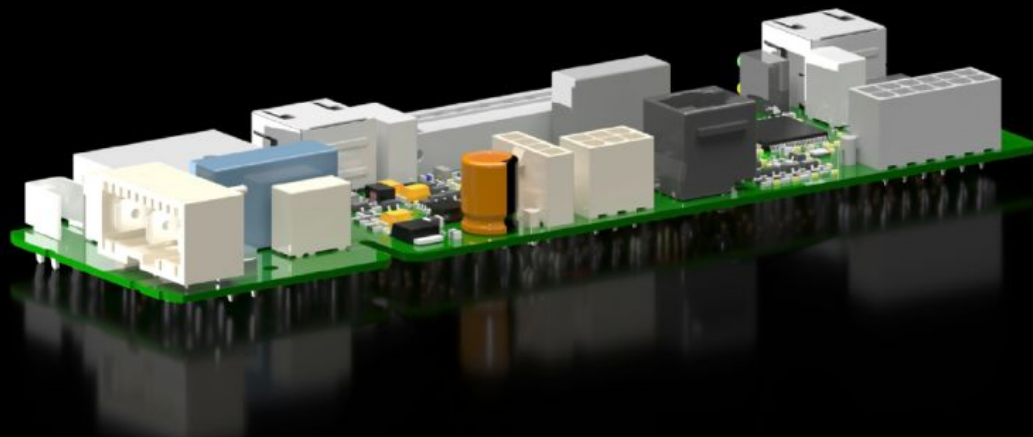

Rittal – The System.

Faster – better – everywhere.

SK 3398.598 Controller

State: 9.4.2026 (Source: rittal.com/si-sl)

ENCLOSURES

POWER DISTRIBUTION

CLIMATE CONTROL

IT INFRASTRUCTURE

SOFTWARE & SERVICES

FRIEDHELM LOH GROUP

SK 3398.598 - Controller

Features

Model No.	SK 3398.598
Packs of	1 pc(s).
Net weight	0,11 kg
Gross weight	0,26 kg
Customs tariff number	90328900
ECLASS 8.0	29170101