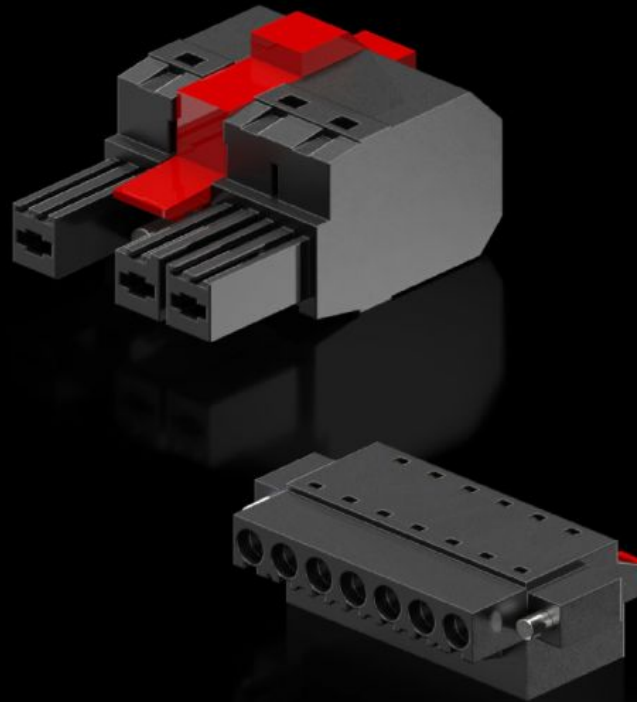

Rittal – The System.

Faster – better – everywhere.

SK 3398.658 Connector

State: 17.4.2026 (Source: rittal.com/si-sl)

ENCLOSURES

POWER DISTRIBUTION

CLIMATE CONTROL

IT INFRASTRUCTURE

SOFTWARE & SERVICES

FRIEDHELM LOH GROUP

SK 3398.658 - Connector

Features

Model No.	SK 3398.658
Packs of	1 set(s)
Net weight	0,03 kg
Gross weight	0,035 kg
Customs tariff number	85369095
ECLASS 8.0	27180704
Product description	for Blue e+ S wall-mounted cooling unit