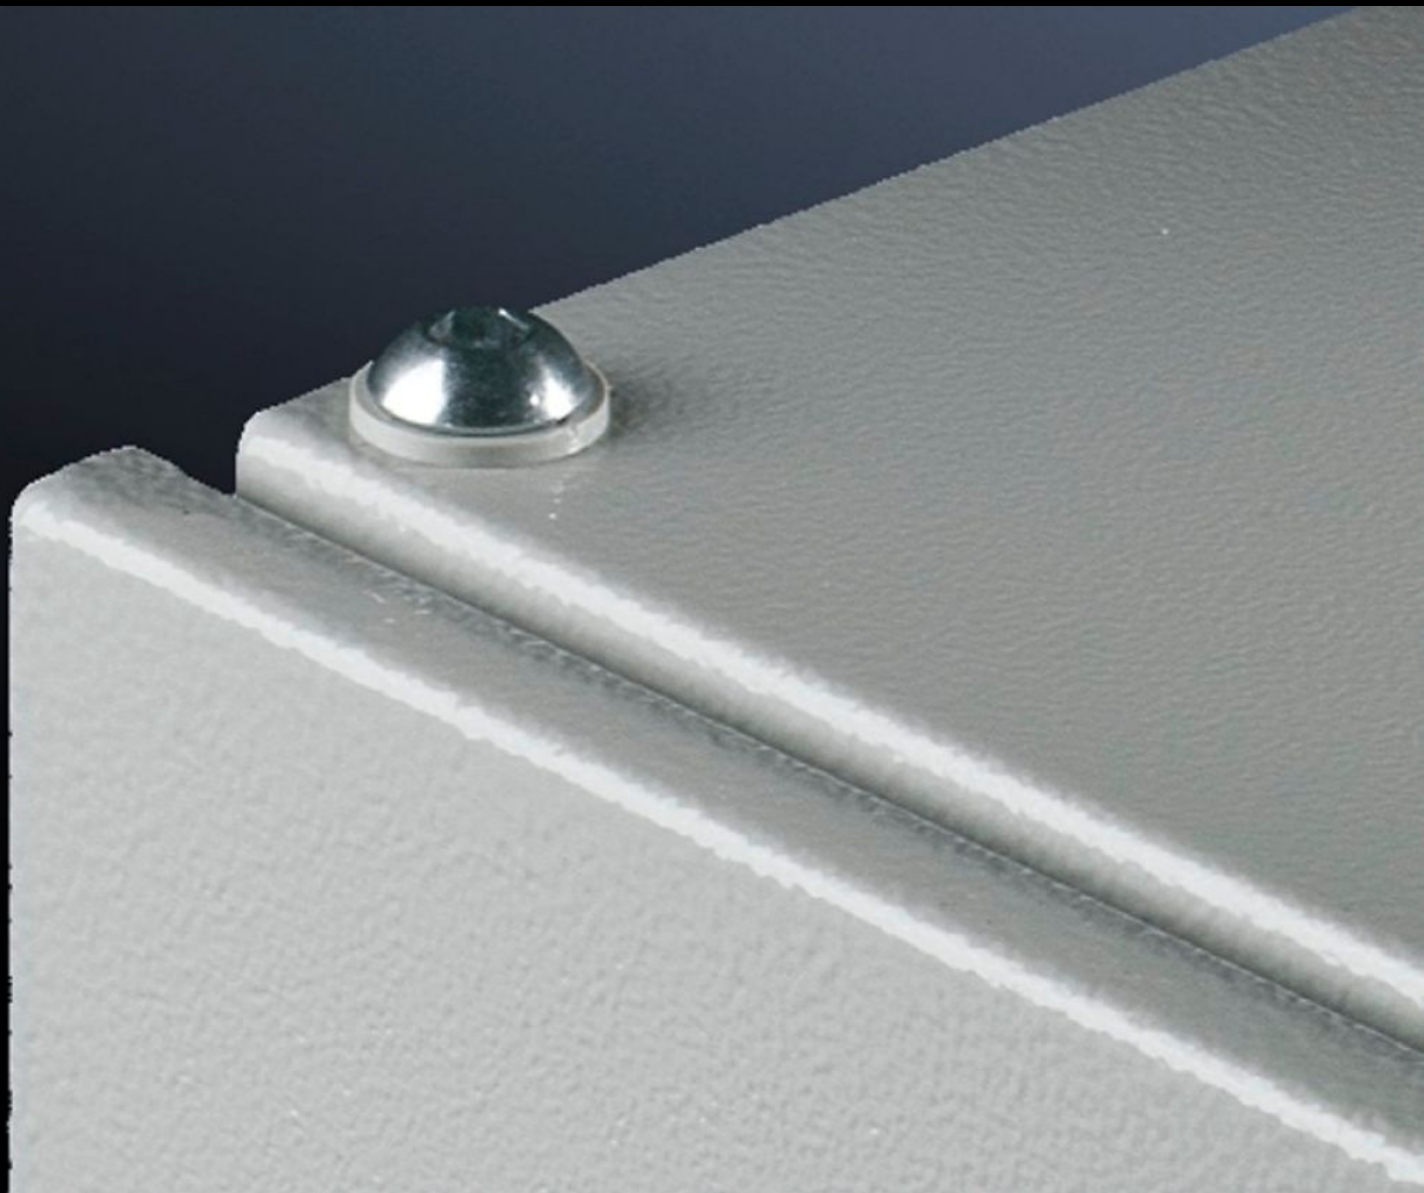

**Rittal – The System.**

Faster – better – everywhere.

**PS 4198.000**

**Roof mounting screw**

State: 30.11.2025 (Source: [rittal.com/si-sl](https://www.rittal.com/si-sl))

ENCLOSURES

POWER DISTRIBUTION

CLIMATE CONTROL

# PS 4198.000 - Roof mounting screw

For screw-fastening the roof plate instead of eyebolts. With contact washers for potential equalisation.

## Features

Model No.	PS 4198.000
Product description	For screw-fastening the roof plate instead of eyebolts. With contact washers for potential equalisation.
Material	Steel
Surface finish	Zinc-plated
Supply includes	20 pan head screws M12 x 20, hex socket 20 serrated sealing washers A 12.5
Dimensions	Thread: M12
Packs of	20 pc(s).
Net weight	0.5
Gross weight	0.54
Customs tariff number	73181900
EAN	4028177093713
E-Number Sweden	E3404305
ETIM 9	EC003861
ETIM 8	EC003861
ECLASS 8.0	23110190