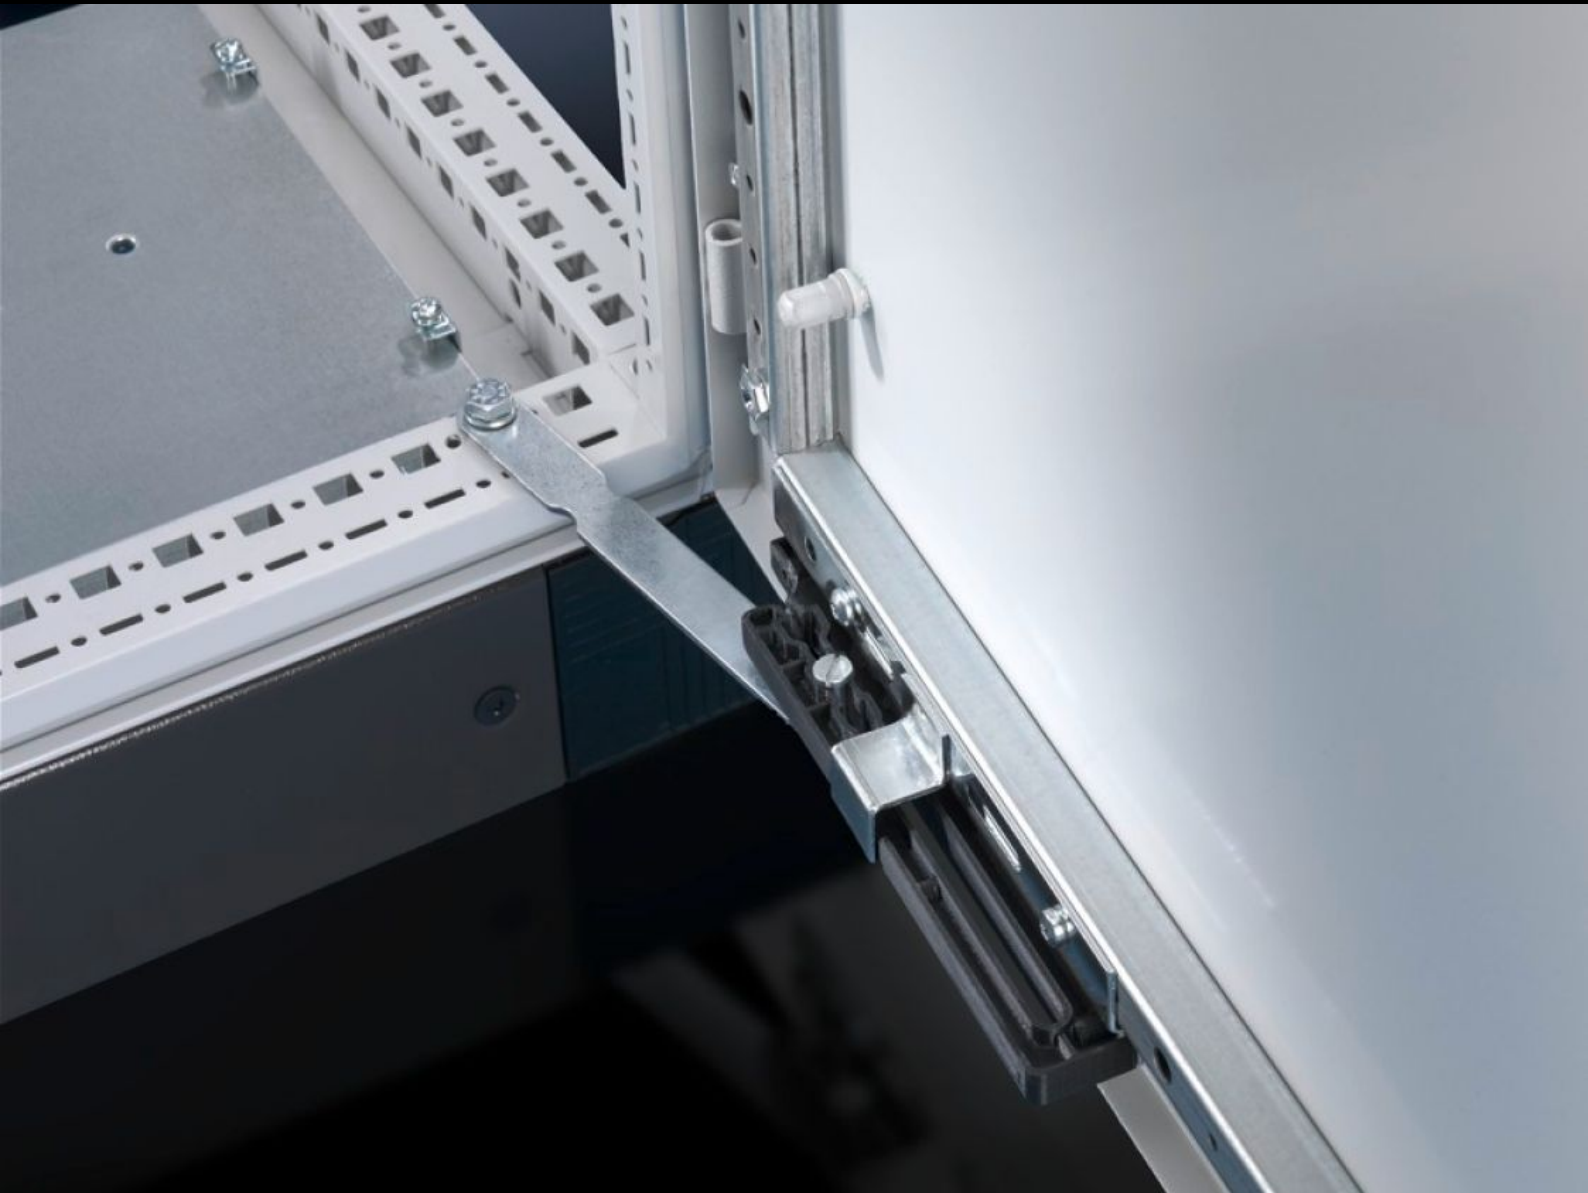

Rittal – The System.

Faster – better – everywhere.

SZ 4583.500

Door stay for escape routes

State: 8.5.2025 (Source: [rittal.com/si-sl](https://www.rittal.com/si-sl))

ENCLOSURES

POWER DISTRIBUTION

CLIMATE CONTROL

IT INFRASTRUCTURE

SOFTWARE & SERVICES

FRIEDHELM LOH GROUP