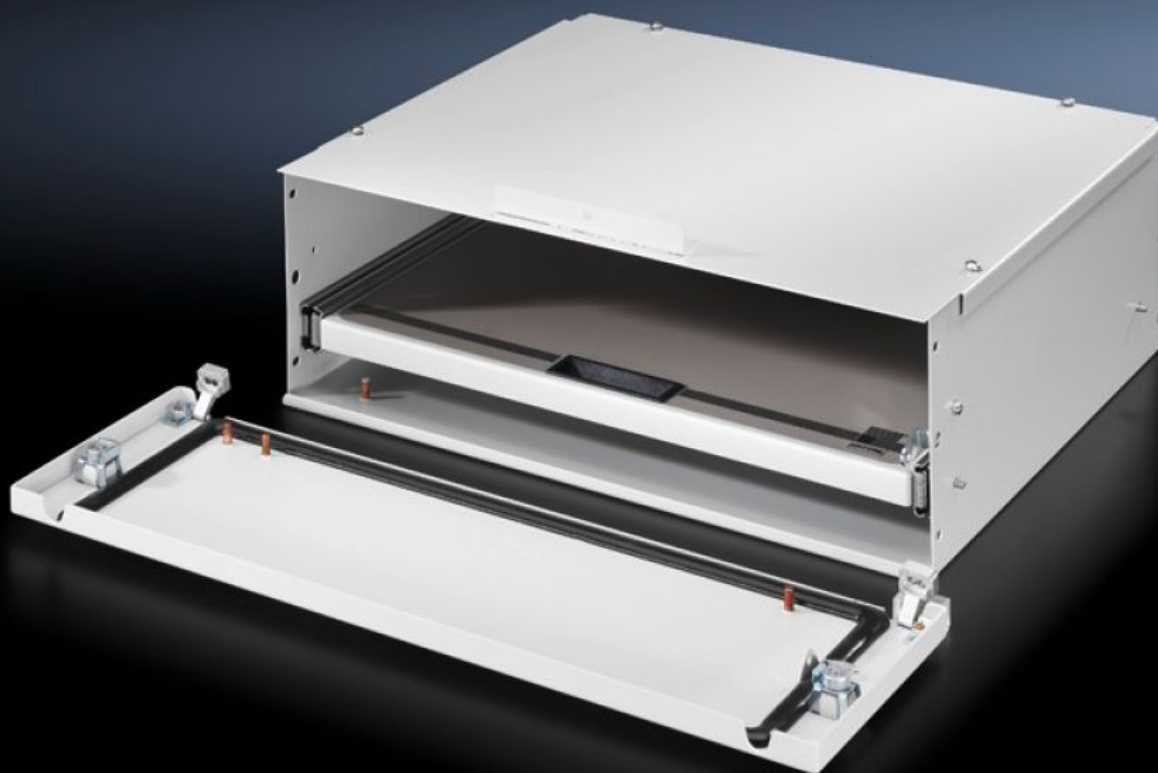

Rittal – The System.

Faster – better – everywhere.

TP 4757.500 Drawer

State: 10.9.2025 (Source: rittal.com/si-sl)

ENCLOSURES

POWER DISTRIBUTION

CLIMATE CONTROL

IT INFRASTRUCTURE

SOFTWARE & SERVICES

FRIEDHELM LOH GROUP