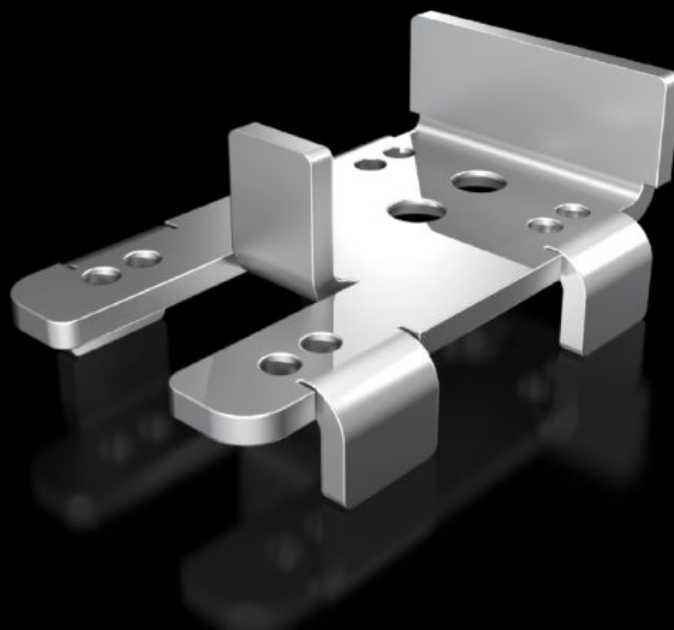

Rittal – The System.

Faster – better – everywhere.

VX 5302.351 Mounting bracket

State: 15.9.2025 (Source: rittal.com/si-sl)

ENCLOSURES

POWER DISTRIBUTION

CLIMATE CONTROL

IT INFRASTRUCTURE

SOFTWARE & SERVICES

FRIEDHELM LOH GROUP