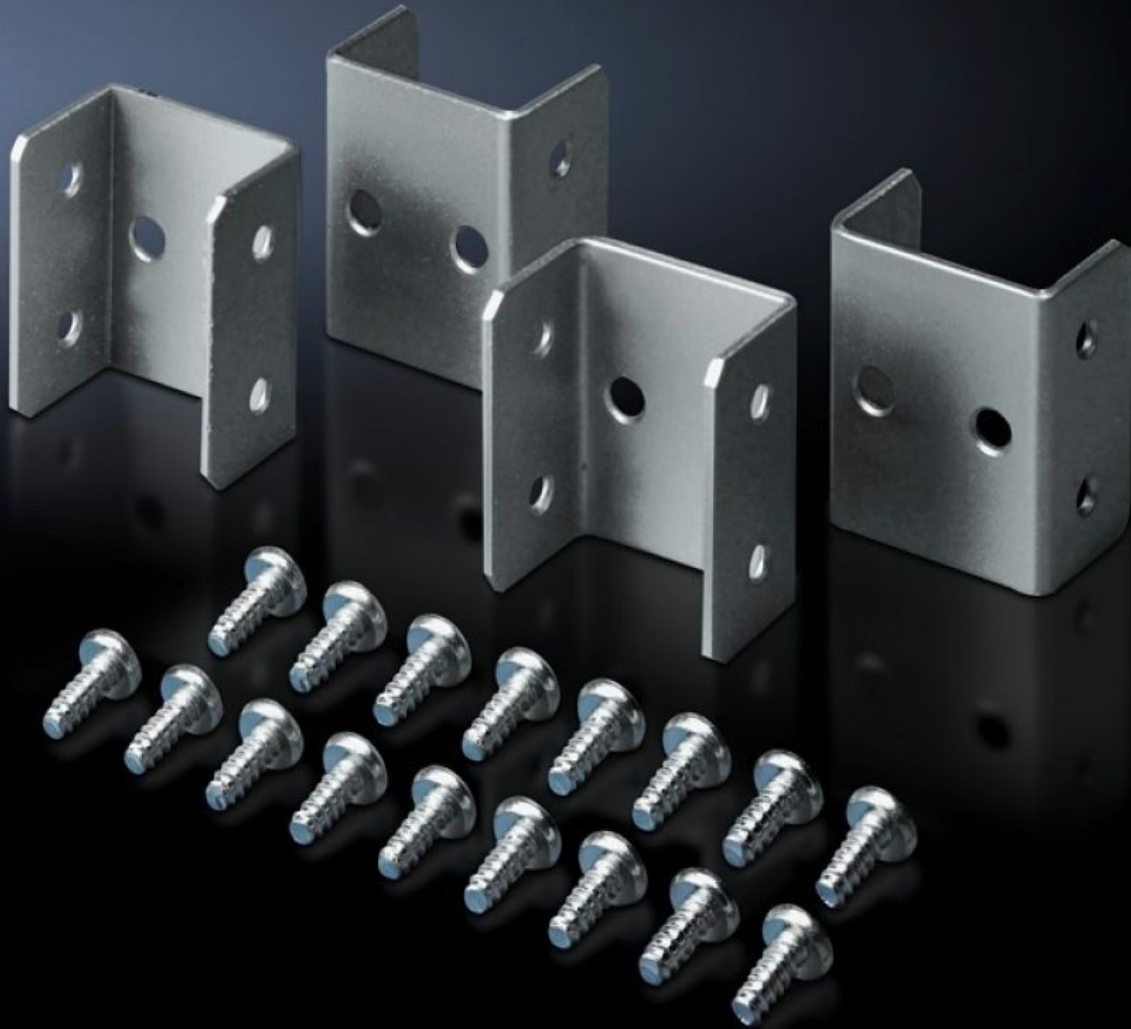

Rittal – The System.

Faster – better – everywhere.

TE 7000.640

Baying kit

State: 21.6.2024 (Source: [rittal.com/si-sl](https://www.rittal.com/si-sl))

ENCLOSURES

POWER DISTRIBUTION

CLIMATE CONTROL

IT INFRASTRUCTURE

SOFTWARE & SERVICES

FRIEDHELM LOH GROUP

TE 7000.640 - Baying kit for TE 7000

For connecting individual enclosures into bayed suites at the sides.

Features

Model No.	TE 7000.640
Product description	For connecting individual enclosures into bayed suites at the sides. The enclosures are connected between the base and roof frame.
Material	Sheet steel, zinc-plated
Supply includes	Assembly parts
Dimensions	Width: 40 mm
Packs of	4 pc(s).
Weight/pack	1,12 kg
ETIM 7.0	EC002622
ECLASS 8.0	27189263