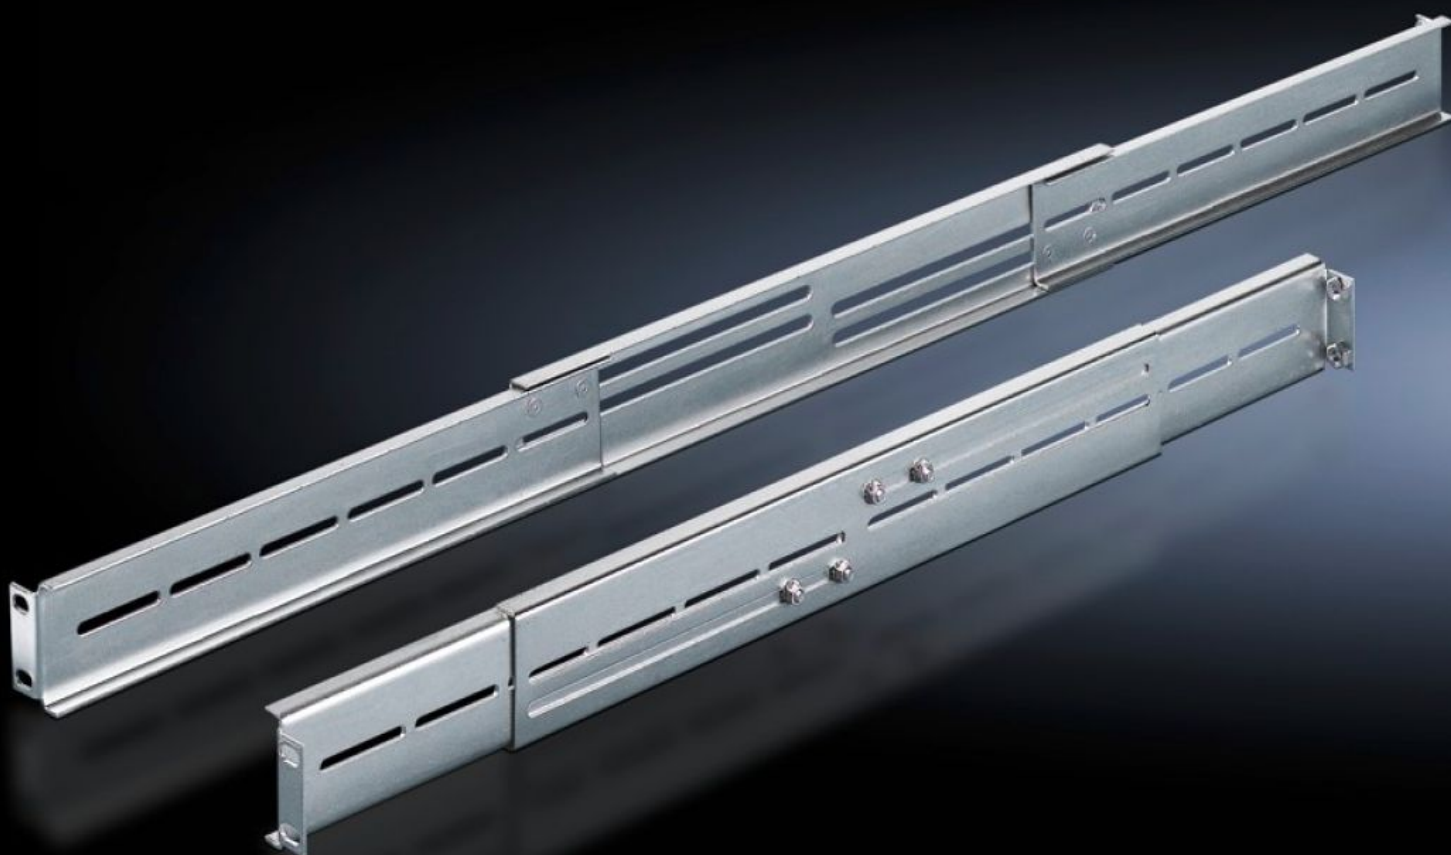

Rittal – The System.

Faster – better – everywhere.

DK 7063.850

Komplet za namestitev, nastavljiva globina

State: 12.6.2026 (Source: rittal.com/si-sl)

ENCLOSURES

POWER DISTRIBUTION

CLIMATE CONTROL

IT INFRASTRUCTURE

SOFTWARE & SERVICES

FRIEDHELM LOH GROUP