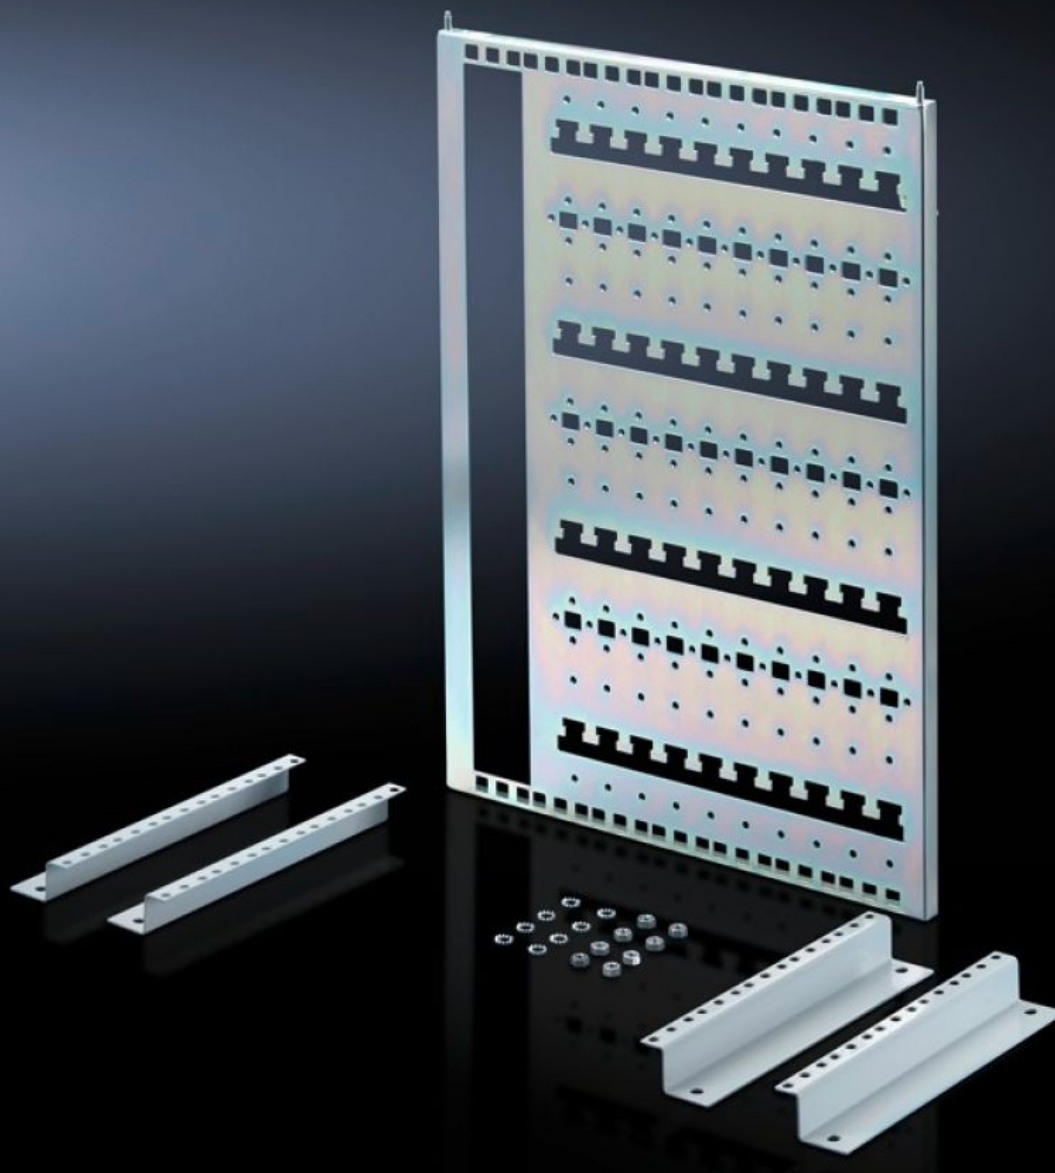

Rittal – The System.

Faster – better – everywhere.

DK 7501.100 Montažni komplet

State: 22.5.2026 (Source: rittal.com/si-sl)

ENCLOSURES

POWER DISTRIBUTION

CLIMATE CONTROL

IT INFRASTRUCTURE

SOFTWARE & SERVICES

FRIEDHELM LOH GROUP