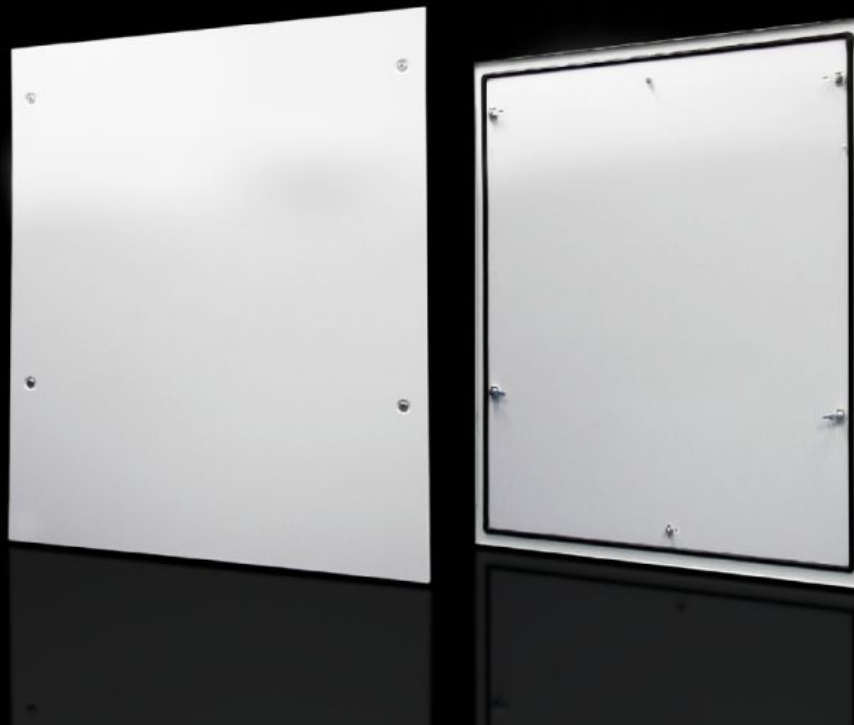

Rittal – The System.

Faster – better – everywhere.

DK 7824.120 Side panel, lockable

State: 14.12.2025 (Source: [rittal.com/si-sl](https://www.rittal.com/si-sl))

ENCLOSURES

POWER DISTRIBUTION

CLIMATE CONTROL

IT INFRASTRUCTURE

SOFTWARE & SERVICES

FRIEDHELM LOH GROUP

DK 7824.120 - Side panel, lockable for TS, TS IT

Side panel, lockable, sheet steel, for TS.

Features

Model No.	DK 7824.120
Product description	Simply locate from above. Lock with security lock no. 3524 E. Earthing bolt with contact track.
Material	Sheet steel
Surface finish	Spray-finished
Colour	RAL 7035
Supply includes	2 side panels each with 4 security locks no. 3524 E
To fit	Enclosure type: TS TS IT Height: 1,200 mm Depth: 1,000 mm
Basic material	Sheet steel
Packs of	2 pc(s).
Net weight	28.6
Gross weight	29.8
Customs tariff number	94039910
EAN	4028177330672
E-Number Sweden	E7239565
ETIM 9	EC002524

Features

ECLASS 8.0

27182101

Tender text

Side panel, plug-type for TS

H x D = 1200 x 1000 mm, RAL 7035

Side panel fitted with a T-lock.

Material: Sheet steel, spray finished in RAL 7035

For 1200 mm x 1000 mm enclosures