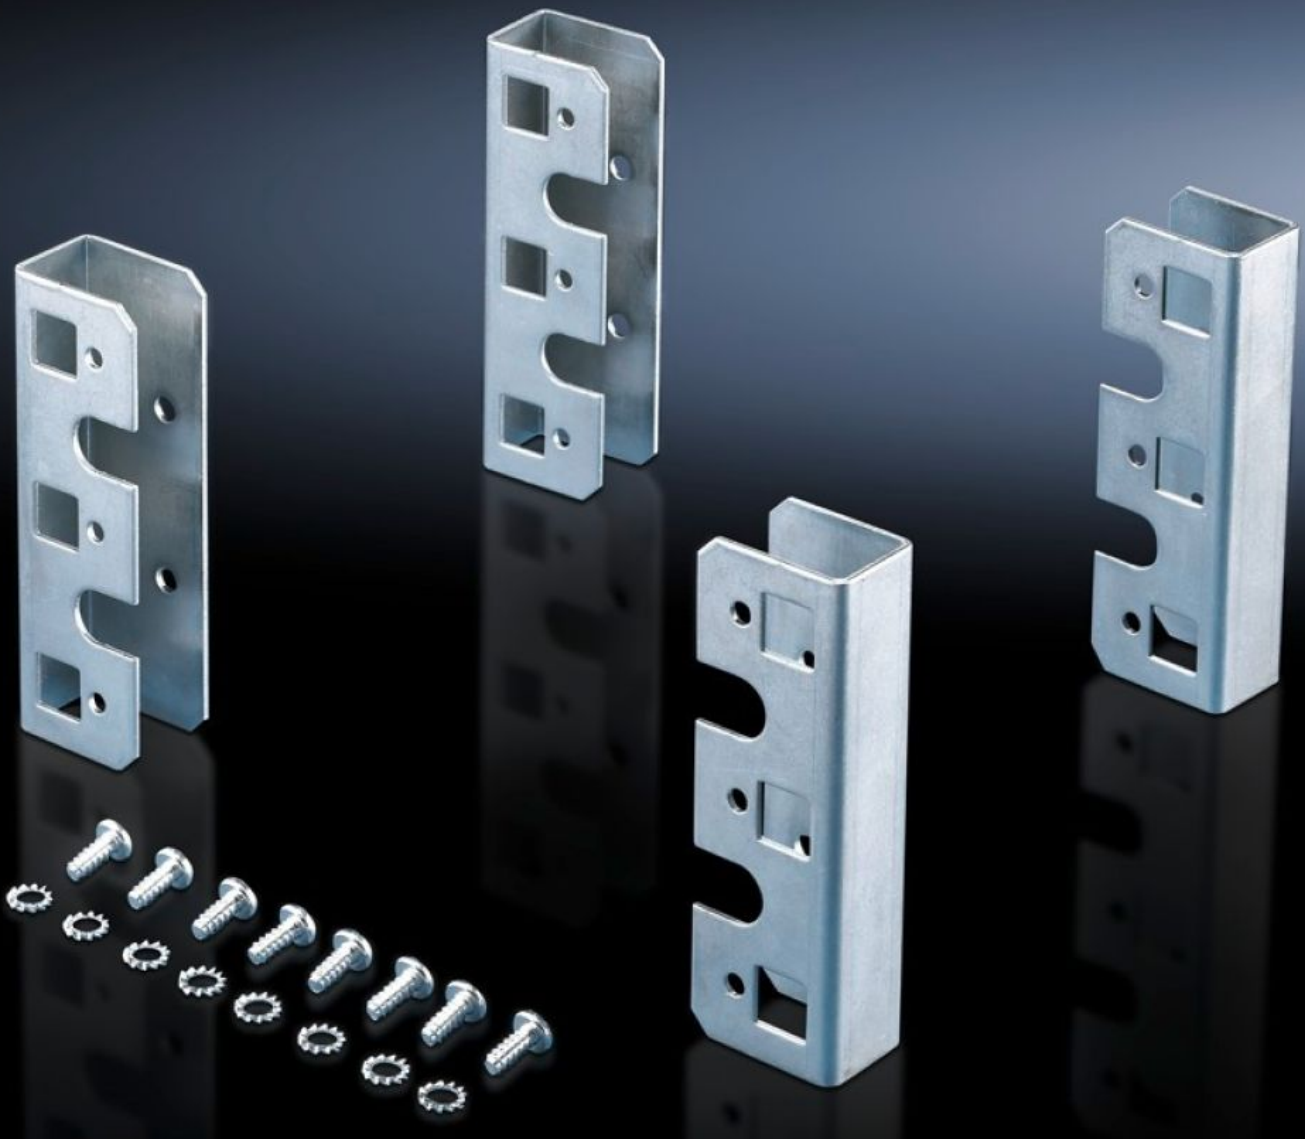

**Rittal – The System.**

Faster – better – everywhere.

**DK 7827.300**

**Adaptor for L-shaped mounting  
angles**

State: 6.4.2026 (Source: [rittal.com/si-sl](http://rittal.com/si-sl))

ENCLOSURES

POWER DISTRIBUTION

# DK 7827.300 - Adaptor for L-shaped mounting angles for TS

For TS network enclosures, for mounting component shelves and slide rails on L-shaped mounting angles.

## Features

Model No.	DK 7827.300
Product description	For mounting component shelves and slide rails on L-shaped mounting angles.
Material	Sheet steel
Supply includes	Assembly parts
Packs of	4 pc(s).
Net weight	0,652 kg
Gross weight	0,755 kg
Customs tariff number	83024900
ETIM 9	EC002625
ECLASS 8.0	27189234
Product description	DK Adaptor for L-shaped mounting angles, L-shaped mounting angle, For TS

## Tender text

DK-TS L-shaped mounting angle adaptor

Material: Sheet steel, zinc-plated, passivated