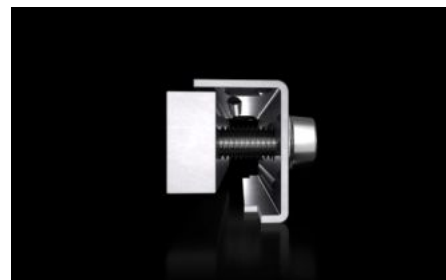

# RX 9365.013 - RiLineX baying connector za zbiralne sponke

Long busbar connector for the enclosure-to-enclosure baying set, for connecting modular RiLineX boards. The 3-pole baying set (9360104) is additionally required.

## Features

Št. Modela	RX 9365.013
Material	Konzola: jeklena pločevina, pocinkano Kontaktna plošča: E-Cu, pocinkano
Nazivni tok (maks.)	800 A
Mere	Širina: 130 mm
Za namestitev zbiralnih sponk	15 x 5/10 20 x 5/10 30 x 5/10
Paketi	3 pc(s).
Neto teža	1,5 kg
Bruto teža	1,593 kg
Teža bakra (kg na kos)	0,99
PCF na paket (od zibelke do vrat)	8,7
Carinska tarifna številka	73269098
ETIM 9	EC002622

# Features

---

Opis izdelka	Long busbar connector for the enclosure-to-enclosure baying set, for connecting modular RiLineX boards. The 3-pole baying set (9360104) is additionally required. For E-Cu 15x5-30x10 mm, L: 130 mm
--------------	---