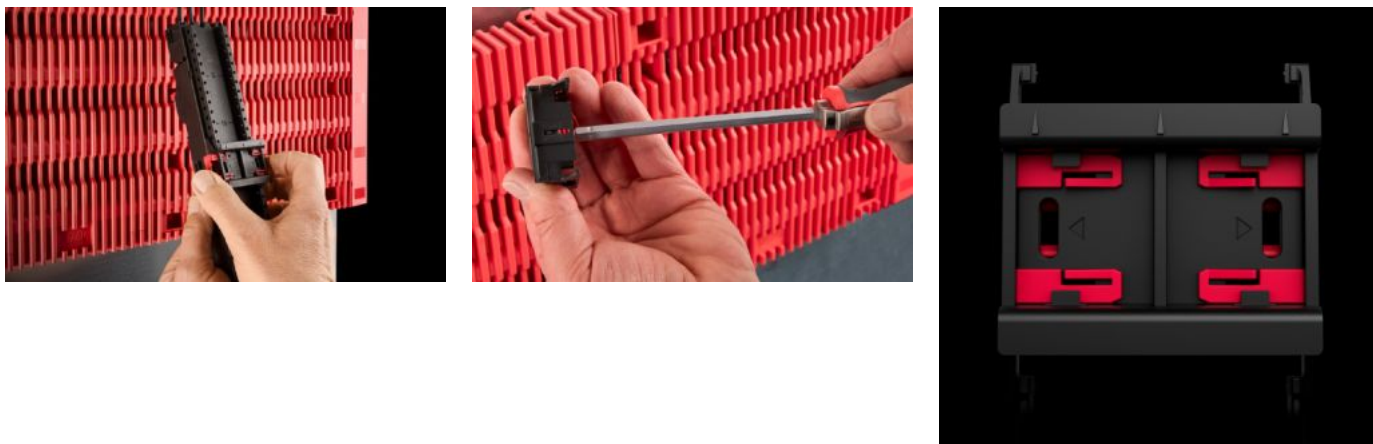

Rittal – The System.

Faster – better – everywhere.

RX 9365.725

RiLineX support rail for component adaptor

State: 25.5.2026 (Source: rittal.com/si-sl)

ENCLOSURES

POWER DISTRIBUTION

CLIMATE CONTROL

IT INFRASTRUCTURE

SOFTWARE & SERVICES

FRIEDHELM LOH GROUP

RX 9365.725 - RiLineX support rail for component adaptor

RiLineX support rails for component adaptors in width 54 mm for 60 mm busbar systems. For mounting top-mounted equipment with snap fastening on component adaptors and component supports.

Features

Št. Modela	RX 9365.725
Zasnova	Z zaklepno sponko
Material	Poliamid (PA 6) Protipožarna zaščita v skladu z UL 94
Barva	RAL 9005 RAL 35745
Za model št.	9360740 9360760 9360780
Mere	Širina: 54 mm Višina: 10 mm
Paketi	8 pc(s).
Neto teža	0,08 kg
Bruto teža	0,107 kg
PCF na paket (od zibelke do vrat)	0,53
Carinska tarifna številka	39269097

Features

ETIM 9

EC001285

Opis izdelka

RiLineX support rails for component adaptors in width 54 mm for 60 mm busbar systems. For mounting top-mounted equipment with snap fastening on component adaptors and component supports.