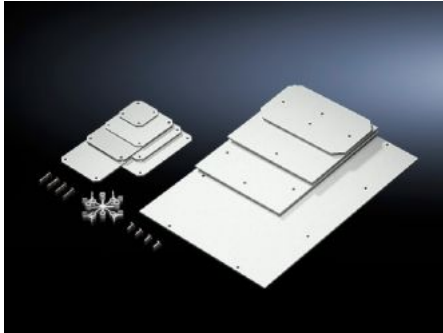

Rittal – The System.

Faster – better – everywhere.

PK 9550.000 Mounting plate

State: 20.5.2025 (Source: rittal.com/si-sl)

ENCLOSURES

POWER DISTRIBUTION

CLIMATE CONTROL

IT INFRASTRUCTURE

SOFTWARE & SERVICES

FRIEDHELM LOH GROUP

PK 9550.000 - Mounting plate for PK

For individual interior installation.

Features

Model No.	PK 9550.000
Product description	For individual interior installation.
Material	2.5 mm melamine phenol-coated laminated paper
Colour	RAL 7035
Supply includes	Mounting plate Self-tapping assembly screws
Dimensions mounting plate (W x H)	331 mm x 220 mm
To fit	Enclosure type: PK Width: = 360 mm Height: = 254 mm
Packs of	4 pc(s).
Net weight	1.2
Gross weight	1.251
Customs tariff number	39269097
EAN	4028177140134
ETIM 9	EC000213
ECLASS 8.0	27409216