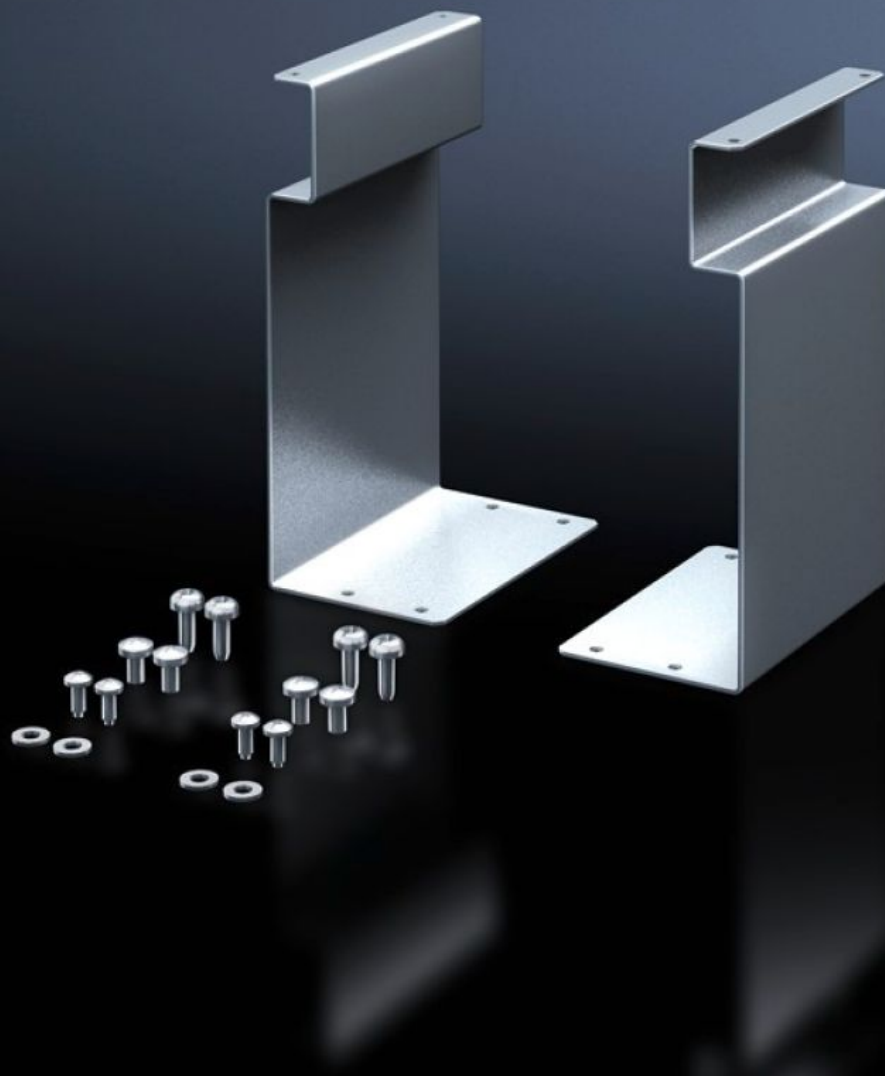

Rittal – The System.

Faster – better – everywhere.

SV 9666.310 Mounting set

State: 5.4.2026 (Source: rittal.com/si-sl)

ENCLOSURES

POWER DISTRIBUTION

CLIMATE CONTROL

IT INFRASTRUCTURE

SOFTWARE & SERVICES

FRIEDHELM LOH GROUP

SV 9666.310 - Mounting set for connection terminal block

For connection terminal block.

Features

Model No.	SV 9666.310
Product description	For attaching the connection terminal block to the frame of the ISV installation kit.
Material	Sheet steel, zinc-plated
Supply includes	Assembly parts
Size	Width units (WU) @ 250 mm: 1 Height units (U) @ 150 mm: 3
Packs of	1 pc(s).
Net weight	0,8 kg
Gross weight	0,894 kg
Customs tariff number	73269098
ETIM 9	EC001894
ECLASS 8.0	27400613
Product description	SV Mounting kit (ISV), for connection terminal block