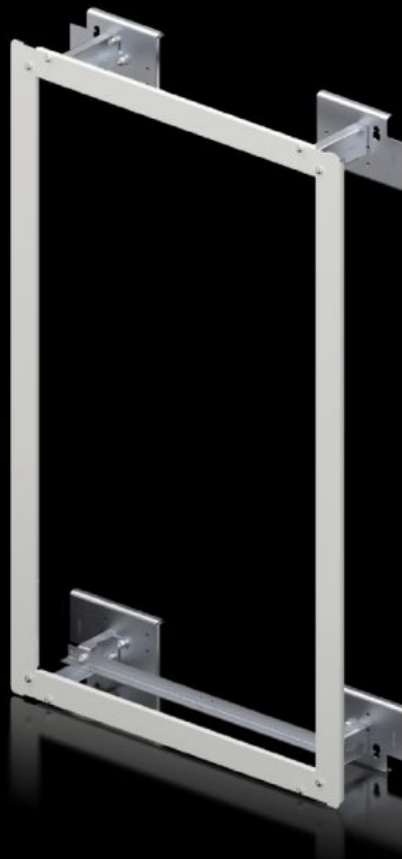

Rittal – The System.

Faster – better – everywhere.

SV 9666.831 ISV installation kit

State: 5.4.2026 (Source: rittal.com/si-sl)

ENCLOSURES

POWER DISTRIBUTION

CLIMATE CONTROL

IT INFRASTRUCTURE

SOFTWARE & SERVICES

FRIEDHELM LOH GROUP