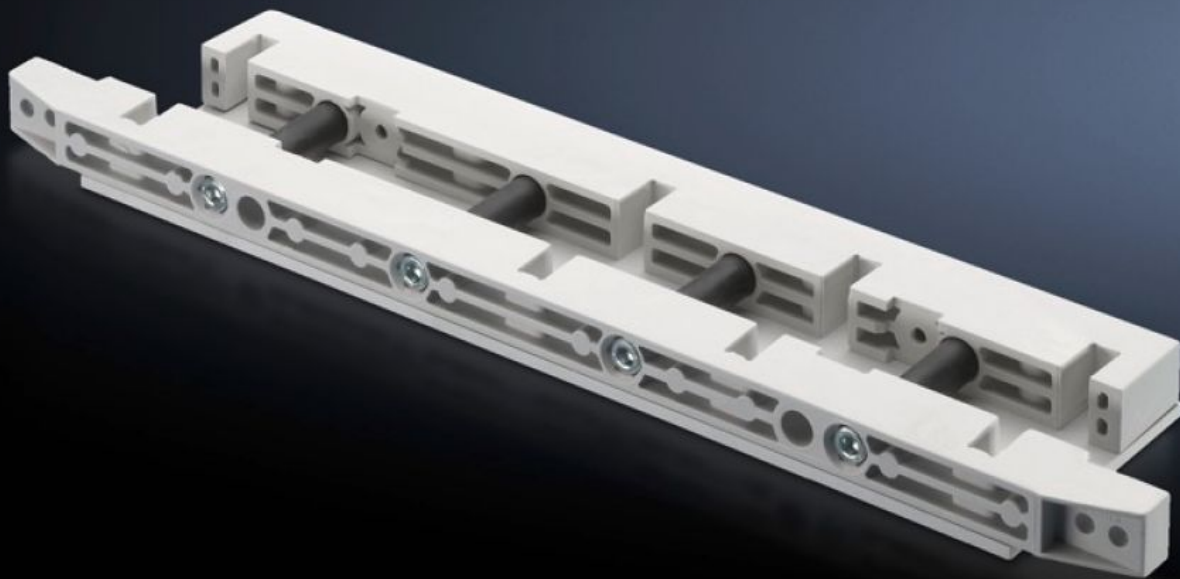

Rittal – The System.

Faster – better – everywhere.

SV 9674.436 End support

State: 29.6.2025 (Source: rittal.com/si-sl)

ENCLOSURES

POWER DISTRIBUTION

CLIMATE CONTROL

IT INFRASTRUCTURE

SOFTWARE & SERVICES

FRIEDHELM LOH GROUP