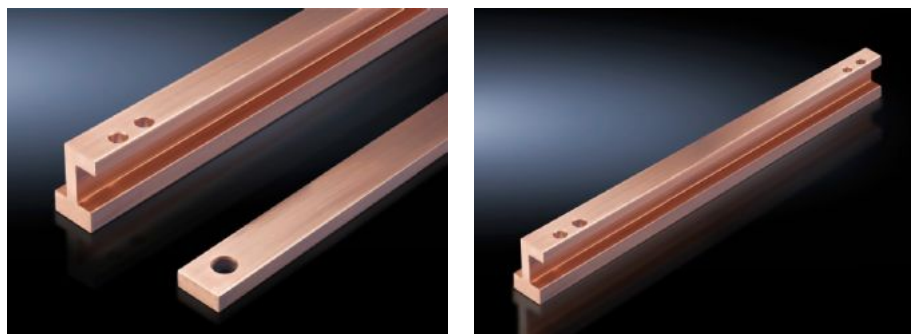

SOFTWARE & SERVICES

FRIEDHELM LOH GROUP

SV 9675.230 - Distribution busbars PLS 1600

Features

Model No.	SV 9675.230
Design	For distribution busbar systems behind the compartment
Product description	Prepared for the connection of T-connector kits.
Material	E-Cu
Length	1.350 mm
To fit	Height: = 2,000 mm
Packs of	1 pc(s).
Net weight	10.82
Gross weight	10.89
Copper weight (kg per piece)	10.84
Customs tariff number	74071000
EAN	4028177575974
ETIM 9	EC000001
ECLASS 8.0	27370303