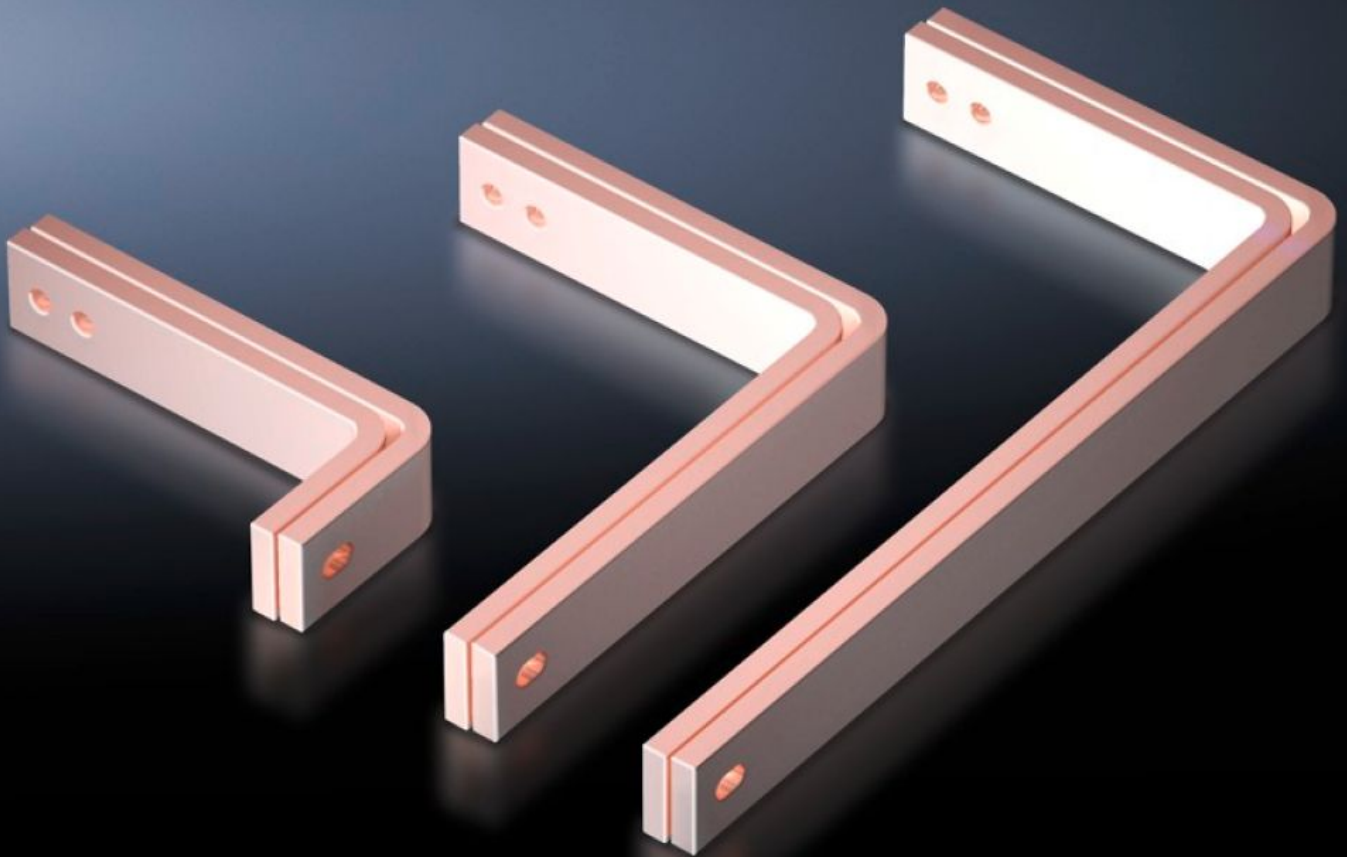

Rittal – The System.

Faster – better – everywhere.

SV 9675.328

T-connector kits

State: 27.7.2025 (Source: [rittal.com/si-sl](https://www.rittal.com/si-sl))

ENCLOSURES

POWER DISTRIBUTION

CLIMATE CONTROL

IT INFRASTRUCTURE

SOFTWARE & SERVICES

FRIEDHELM LOH GROUP