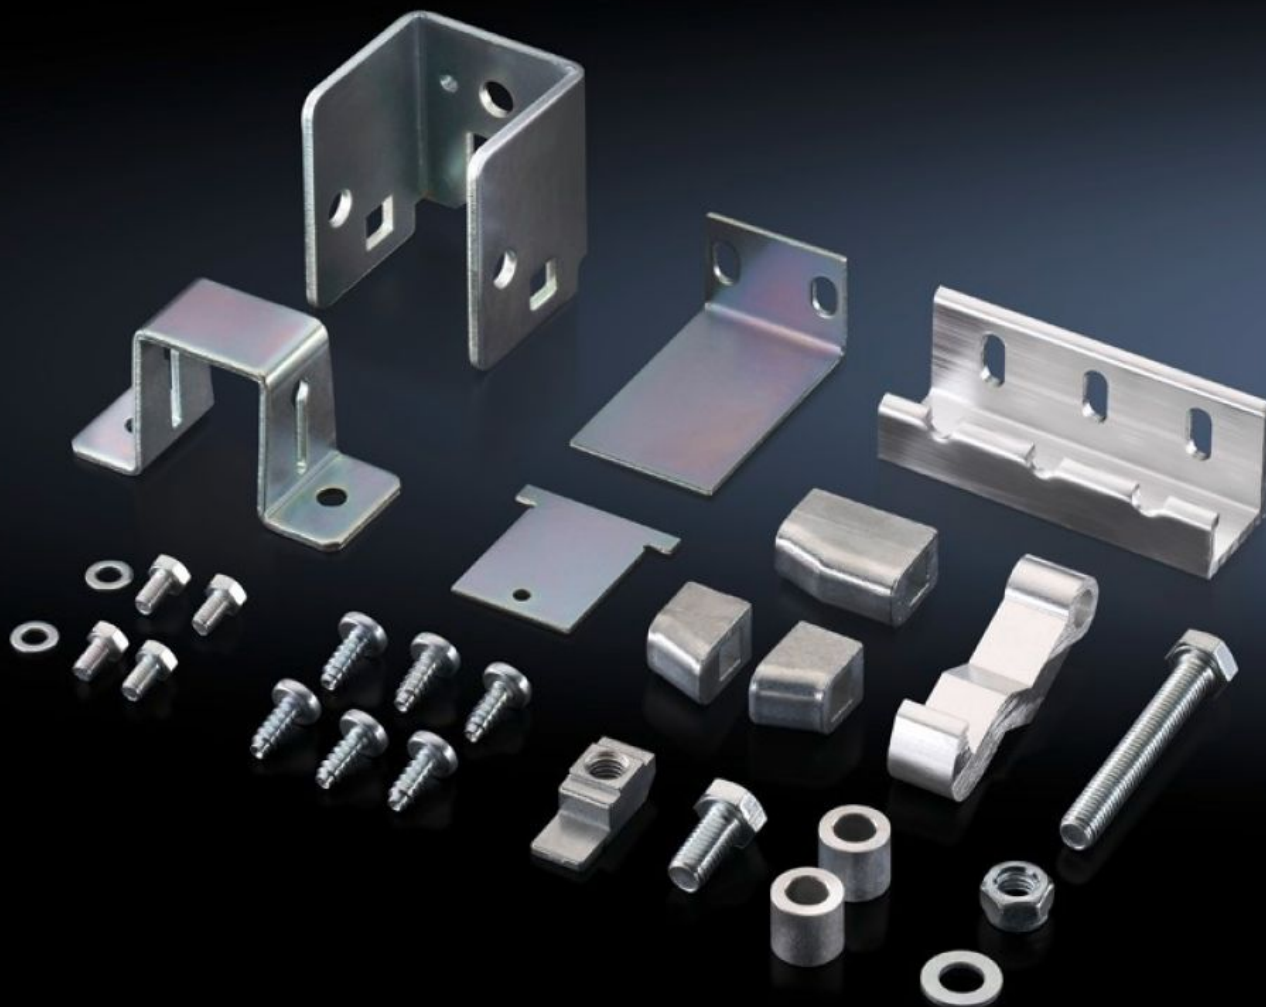

Rittal – The System.

Faster – better – everywhere.

TS 4911.100

Zaistenie vedľajších dverí

State: 22.5.2026 (Source: rittal.com/sk-sk)

ENCLOSURES

POWER DISTRIBUTION

CLIMATE CONTROL

IT INFRASTRUCTURE

SOFTWARE & SERVICES

FRIEDHELM LOH GROUP