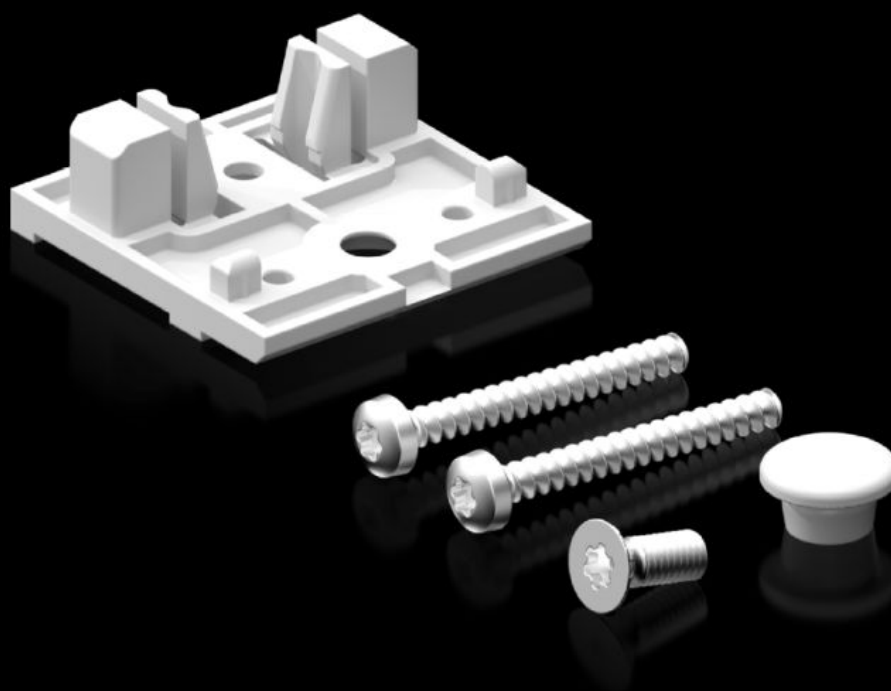

Rittal – The System.

Faster – better – everywhere.

SZ 5050.510

Vrecko s príslušenstvom

State: 23.5.2026 (Source: rittal.com/sk-sk)

ENCLOSURES

POWER DISTRIBUTION

CLIMATE CONTROL

IT INFRASTRUCTURE

SOFTWARE & SERVICES

FRIEDHELM LOH GROUP

SZ 5050.510 - Vrecko s príslušenstvom

for door-operated switch SZ 4127.010

Features

Obj. č.	SZ 5050.510
Balenie	1 pc(s).
Popis výrobku	Taška na príslušenstvo, pre SZ 4127.010