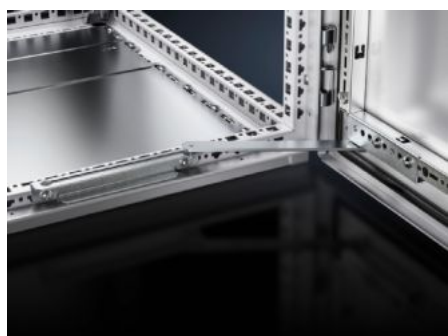

# VX 8618.430 - Aretácia dverí pre VX

To secure the door in the open position. May be fitted without machining the enclosure/housing.