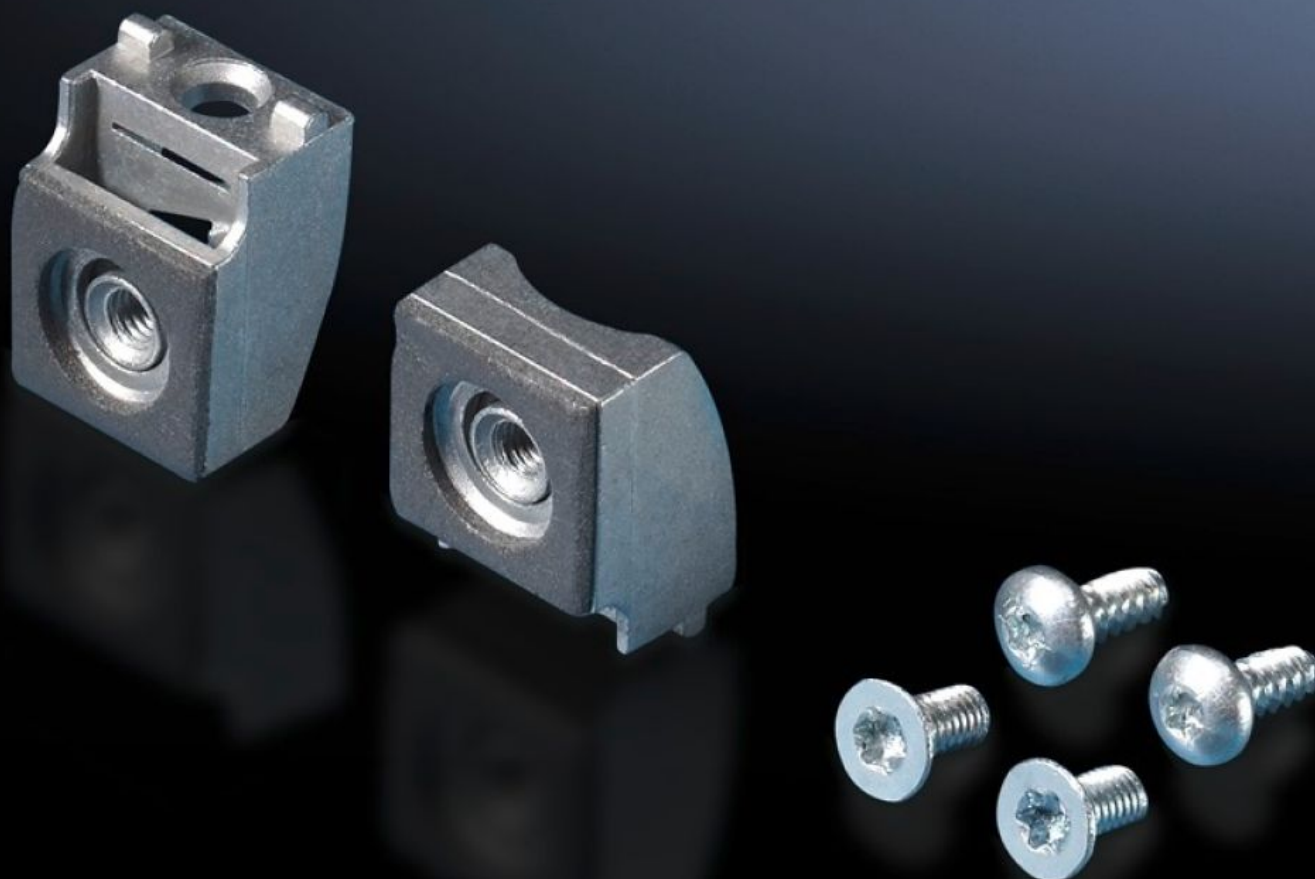

Rittal – The System.

Faster – better – everywhere.

TS 8800.071

Ploché držiaky, vnútorné

State: 23.5.2026 (Source: rittal.com/sk-sk)

ENCLOSURES

POWER DISTRIBUTION

CLIMATE CONTROL

IT INFRASTRUCTURE

SOFTWARE & SERVICES

FRIEDHELM LOH GROUP