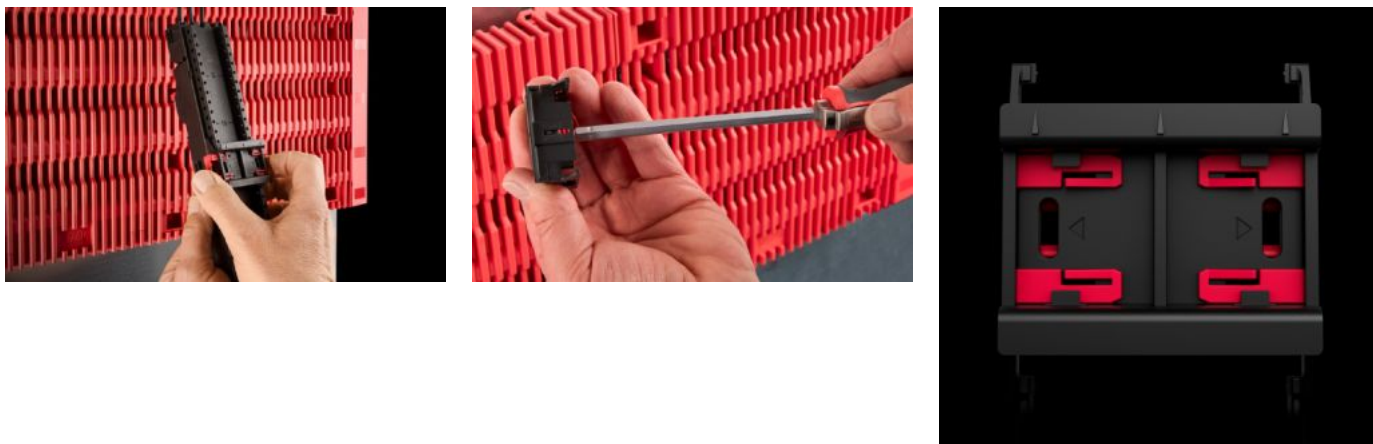

# RX 9365.725 - RiLineX support rail for component adaptor

RiLineX support rails for component adaptors in width 54 mm for 60 mm busbar systems. For mounting top-mounted equipment with snap fastening on component adaptors and component supports.

## Features

Obj. č.	RX 9365.725
Prevedenie	with locking clip
Materiál	Polyamid (PA 6) Ochrana proti požiaru zodpovedá UL 94
Farba	RAL 9005 RAL 35745
Vhodný pre obj. č.	9360740 9360760 9360780
Rozmery	Šírka: 54 mm Výška: 10 mm
Balenie	8 pc(s).
Netto hmotnosť	0,08 kg
Brutto hmotnosť	0,107 kg
PCF per pack (cradle-to-gate)	0,53
Číslo colnej sadzby	39269097

# Features

---

ETIM 9

EC001285

---

Popis výrobku

RiLineX support rails for component adaptors in width 54 mm for 60 mm busbar systems. For mounting top-mounted equipment with snap fastening on component adaptors and component supports.