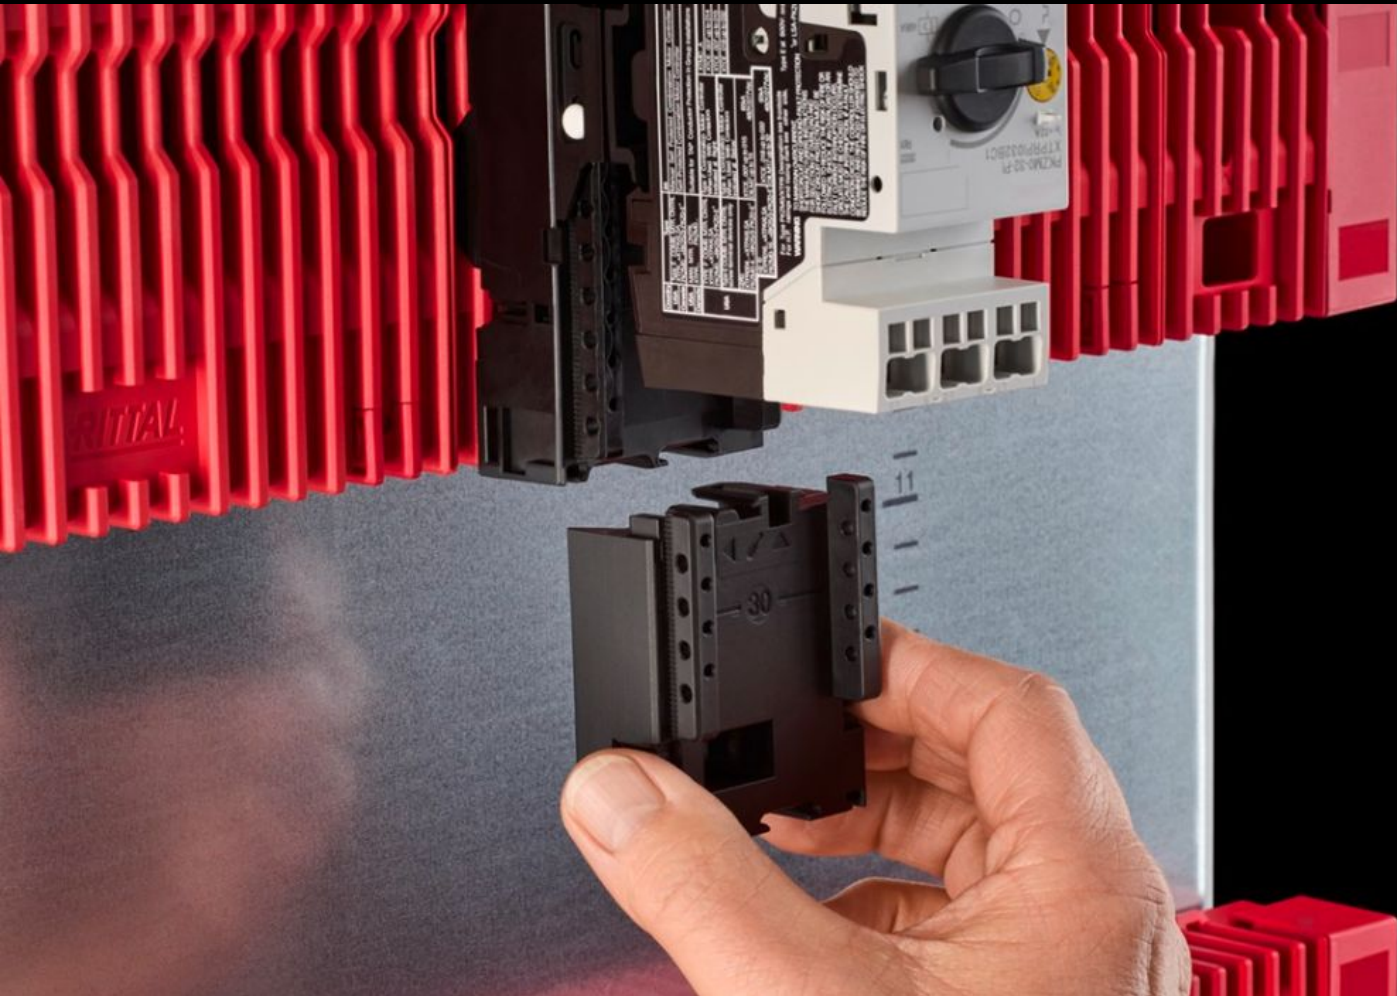

Rittal – The System.

Faster – better – everywhere.

RX 9365.750 RiLineX expansion block

State: 23.5.2026 (Source: rittal.com/sk-sk)

ENCLOSURES

POWER DISTRIBUTION

CLIMATE CONTROL

IT INFRASTRUCTURE

SOFTWARE & SERVICES

FRIEDHELM LOH GROUP

RX 9365.750 - RiLineX expansion block for component adaptors and component supports

RiLineX extension block, width 45 mm, to extend the component adaptor by 60 mm for busbar systems.

Features

Obj. č.	RX 9365.750
Materiál	Polyamid (PA 6) Ochrana proti požiaru zodpovedá UL 94
Farba	RAL 9005
Vhodný pre obj. č.	9360.710 9360.720 9360.730 9360.705
Rozmery	Šírka: 45 mm Výška: 60 mm
Balenie	8 pc(s).
Netto hmotnosť	0,232 kg
Brutto hmotnosť	0,247 kg
PCF per pack (cradle-to-gate)	1,59
Číslo colnej sadzby	39269097
ETIM 9	EC002270

Features

Popis výrobku

RiLineX extension block, width 45 mm, to extend the component adaptor by 60 mm for busbar systems.

Approvals

Explanations

Declaration of conformity
PCF-declaration