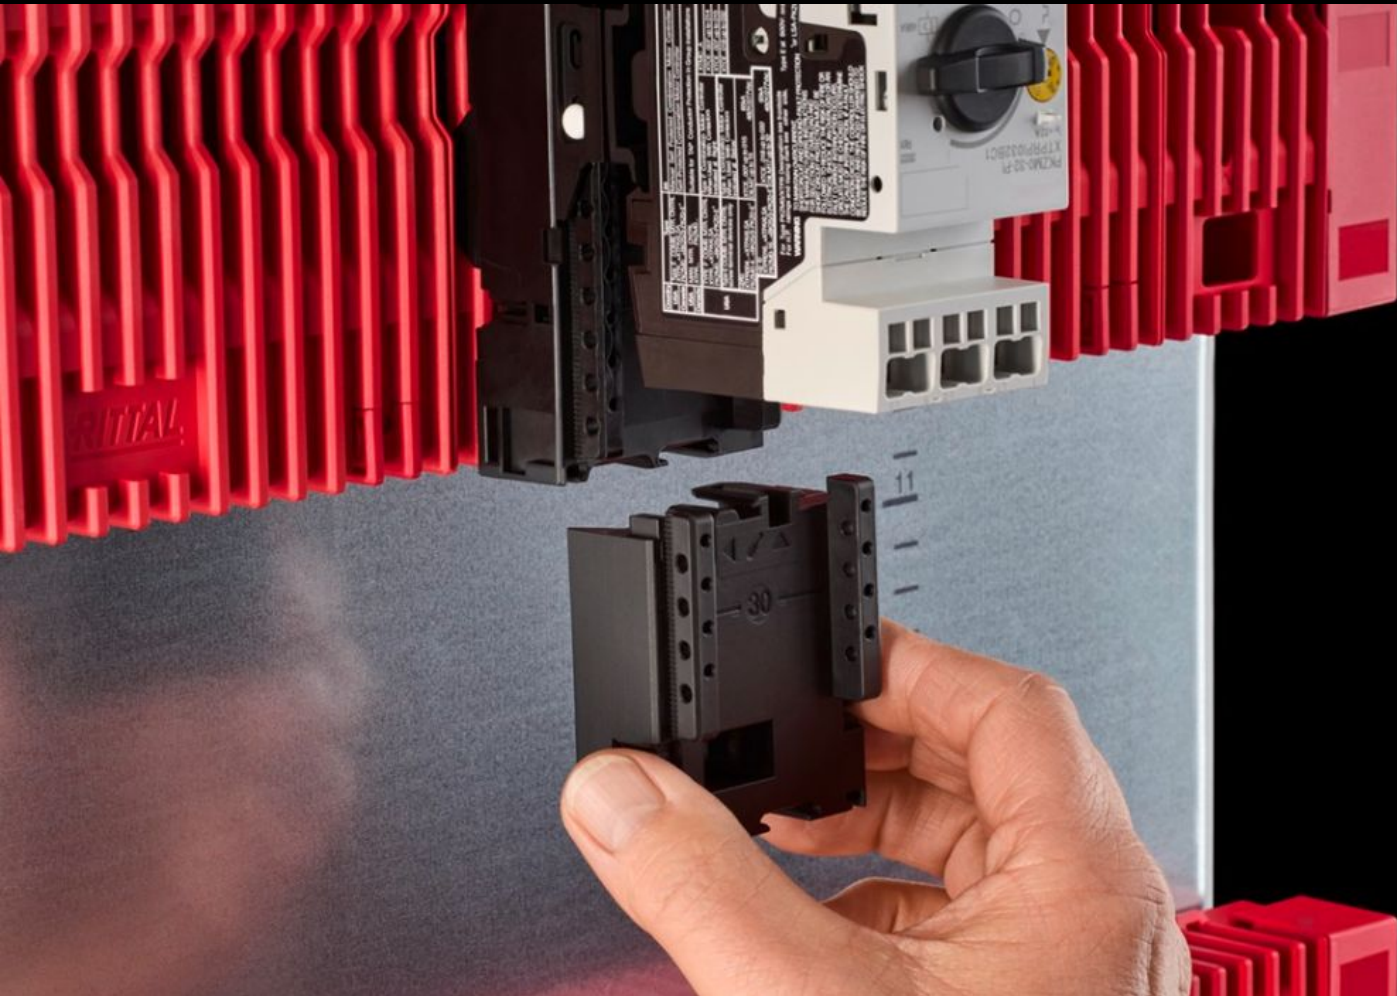

Rittal – The System.

Faster – better – everywhere.

RX 9365.751 RiLineX expansion block

State: 23.5.2026 (Source: rittal.com/sk-sk)

ENCLOSURES

POWER DISTRIBUTION

CLIMATE CONTROL

IT INFRASTRUCTURE

SOFTWARE & SERVICES

FRIEDHELM LOH GROUP

RX 9365.751 - RiLineX expansion block for component adaptors and component supports

RiLineX extension block, width 54 mm, to extend the component adaptor by 60 mm for busbar systems.

Features

Obj. č.	RX 9365.751
Materiál	Polyamid (PA 6) Ochrana proti požiaru zodpovedá UL 94
Farba	RAL 9005
Vhodný pre obj. č.	9360.740 9360.760 9360.780 9360.707
Rozmery	Šírka: 54 mm Výška: 60 mm
Balenie	8 pc(s).
Netto hmotnosť	0,248 kg
Brutto hmotnosť	0,279 kg
PCF per pack (cradle-to-gate)	1,69
Číslo colnej sadzby	39269097
ETIM 9	EC002270

Features

Popis výrobku

RiLineX extension block, width 54 mm, to extend the component adaptor by 60 mm for busbar systems.

Approvals

Explanations

Declaration of conformity
PCF-declaration